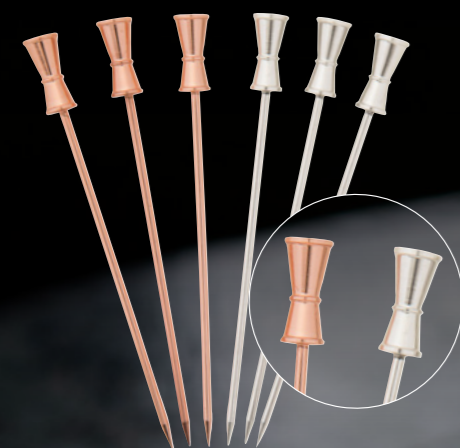

Cocktailpick set
Jigger - 6 pcs
12 cm
CPJI0612