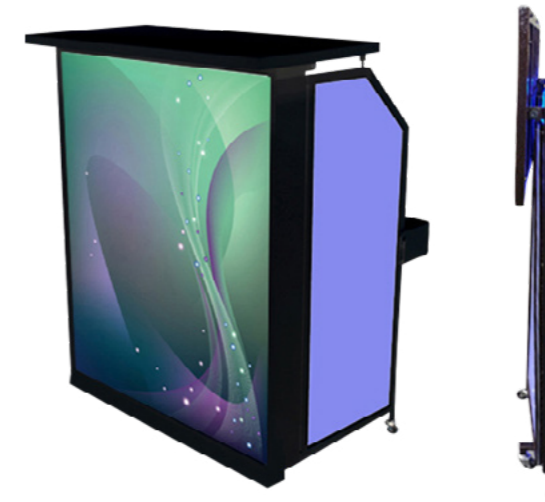

Coolrolly  
MBCR001

Mobile bar Cabrio  
MBCAB01

Mobile bar Village  
MBVIL01

Mobile bar Evolution  
MBEVO01

# IT DOESN'T GET ANY SMARTER THAN THIS

Smartbar-in-a-box  
Closed 92x13x134 cm  
Unfolded 92x59x117 cm  
SMARTMI01

**SmartBar**<sup>®</sup>  
PRODUCTS

The Smartbar™ folding portable bar has received the Horecava Innovation Award.