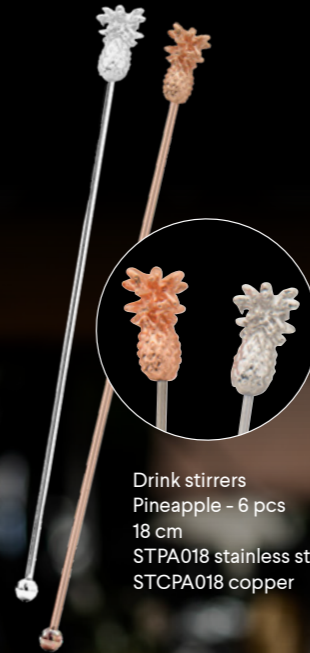

Cocktailpick set  
Shaker - 6 pcs  
12 cm  
CPS0612

Cocktailpick set  
Pineapple - 6 pcs  
12 cm  
CPP0612

Drink stirrers  
Shaker - 6 pcs  
18 cm  
STSH018 stainless steel  
STCSH018 copper

Drink stirrers  
Pineapple - 6 pcs  
18 cm  
STPA018 stainless steel  
STCPA018 copper