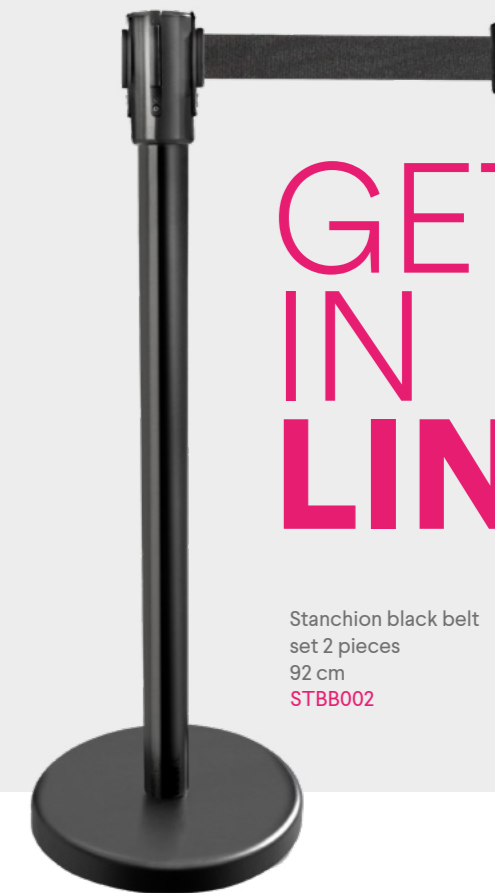

GET IN LINE

Stanchion black belt
set 2 pieces
92 cm
STBB002