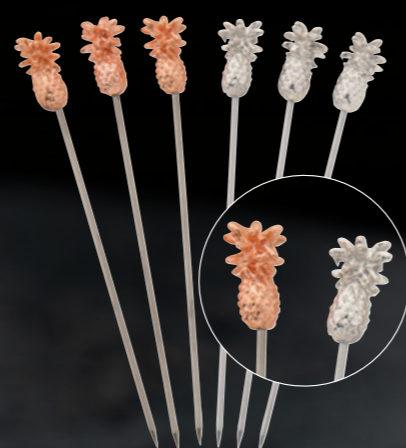

Cocktailpick set  
Shaker - 6 pcs  
12 cm  
CPS0612

Cocktailpick set  
Pineapple - 6 pcs  
12 cm  
CPP0612

Drink stirrers  
Shaker - 6 pcs  
18 cm  
STSH018 stainless steel  
STCSH018 copper

Drink stirrers  
Pineapple - 6 pcs  
18 cm  
STPA018 stainless steel  
STCPA018 copper