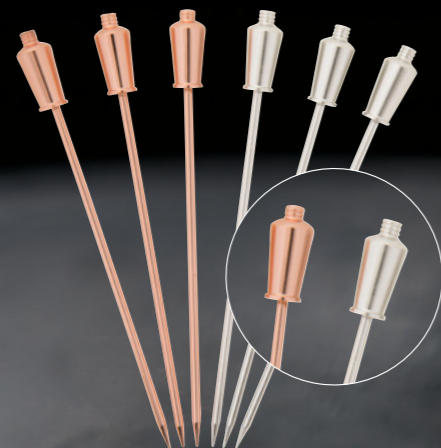

Cocktailpick set  
Shaker - 6 pcs  
12 cm  
CPS0612

Cocktailpick set  
Pineapple - 6 pcs  
12 cm  
CPP0612

Drink stirrers  
Shaker - 6 pcs  
18 cm  
STSH018 stainless steel  
STCSH018 copper

Drink stirrers  
Pineapple - 6 pcs  
18 cm  
STPA018 stainless steel  
STCPA018 copper