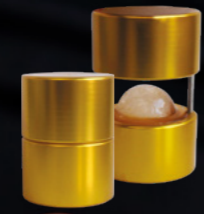

Professional Ice Ball Maker
CKIBM01