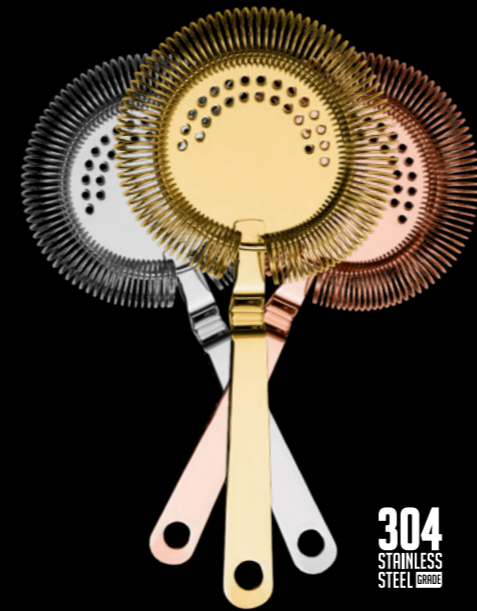

STRAINERS

304
STAINLESS
STEEL GRADE

Hawthorn Strainer
stainless steel
CMSP001

Hawthorn Strainer
gold
CMGL001

Hawthorn Strainer
copper
CMCL001