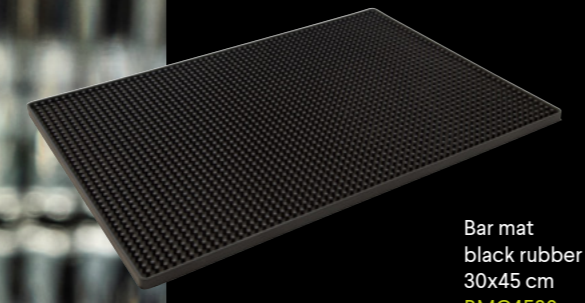

DRINKS

Bar mat
black rubber
30x45 cm
BMC4530