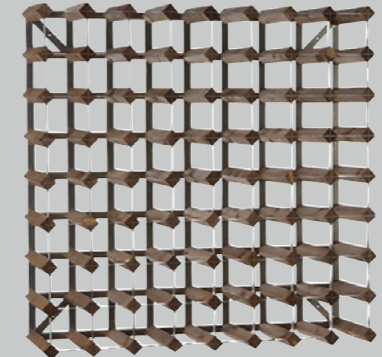

Wine Storage wood/metal
72 bottles
WRKC072