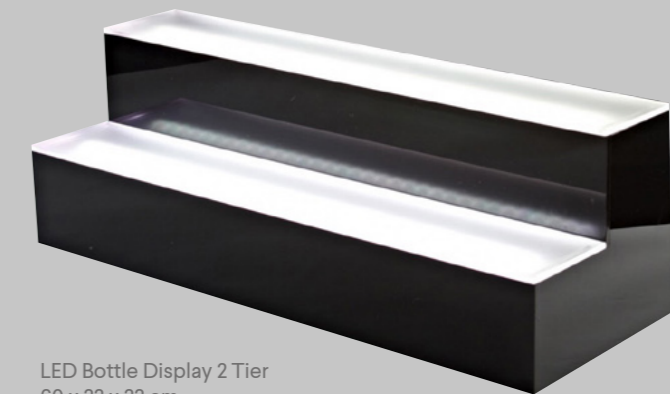

# LED ME ENTERTAIN YOU

LED Bottle Shelf  
60 cm  
LBS0061

LED Bottle Shelf  
90 cm  
LBS0091

LED Bottle Shelf  
120 cm  
LBS0122

Use the LED RGB remote control to change color

LED Bottle Display 3 Tier  
60 x 33 x 33 cm  
LBD0003