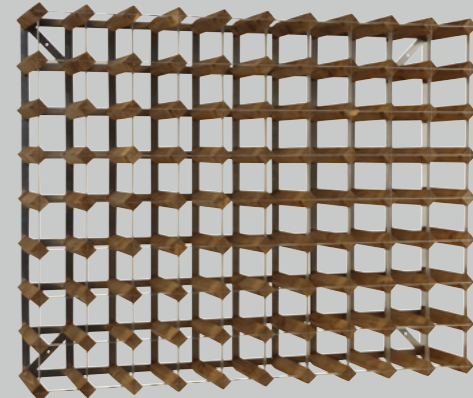

Wine Storage wood/metal
90 bottles
WRKC090