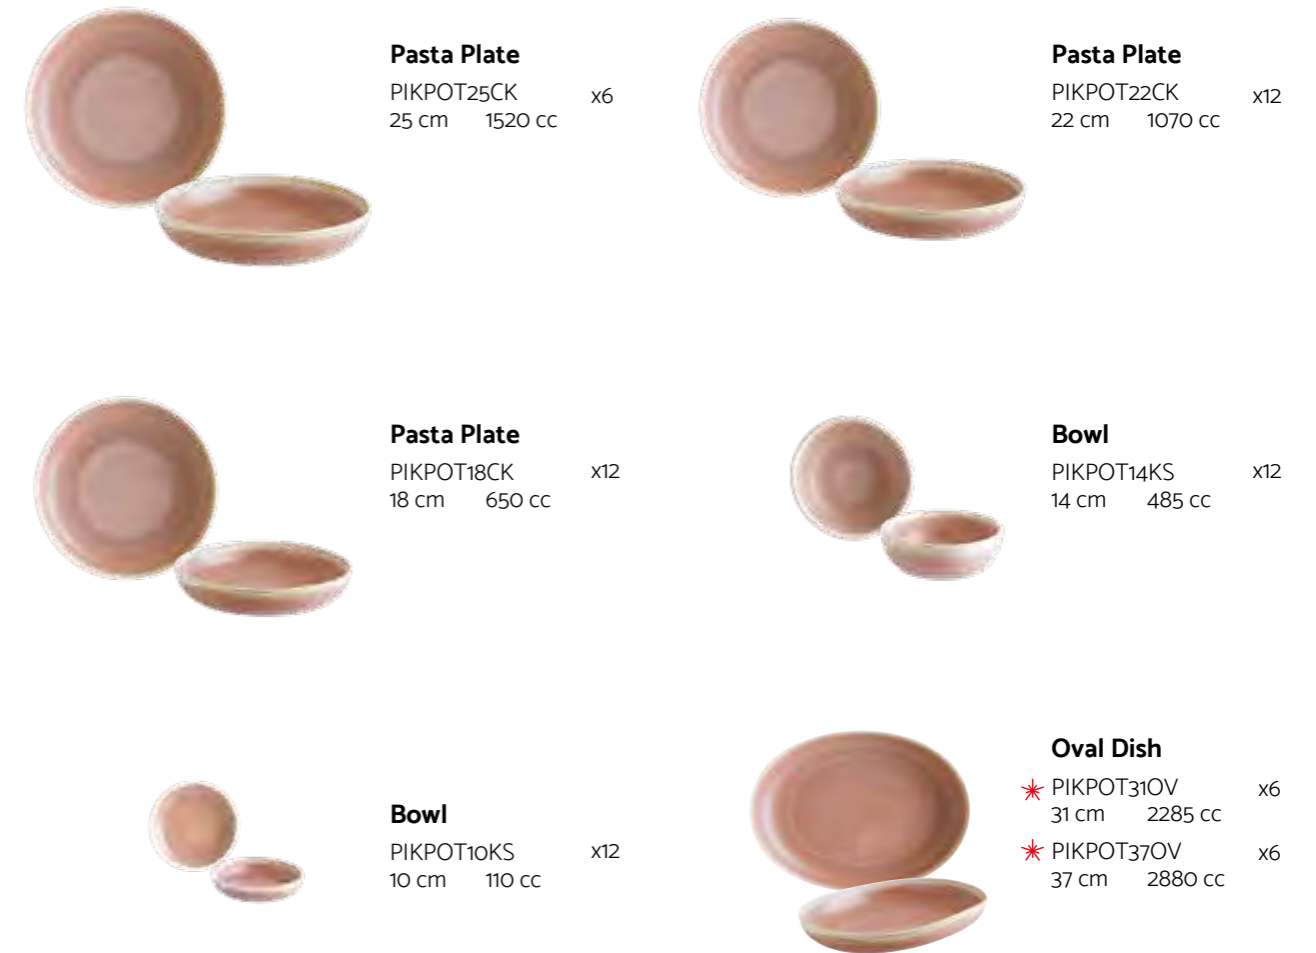

Meet our Pott Bowl specially designed for “bowl food” culture - the nouveau and colorful stop of culinary journeys! With its reactive glaze applicator, reactive glaze application and artistry relief details coming from the pottery tradition, Pott Bowl Collection puts the food on the spotlight; allows you create presentations to be appreciated with mindfulness and pleasure.

Visit this collection
online
to share

Edge Chip Warranty

Stackable

New Product

Pink Pott Bowl & Cras & Ground

Unique Pieces
Reactive Glaze

Terra Pott Bowl

Focus, feel, smell and taste.

Meet our Pott Bowl specially designed for “bowl food” culture - the nouveau and colorful stop of culinary journeys! With its reactive glaze application, reactive glaze application and artistry relief details coming from the pottery tradition, Pott Bowl Collection puts the food on the spotlight; allows you create presentations to be appreciated with mindfulness and pleasure.