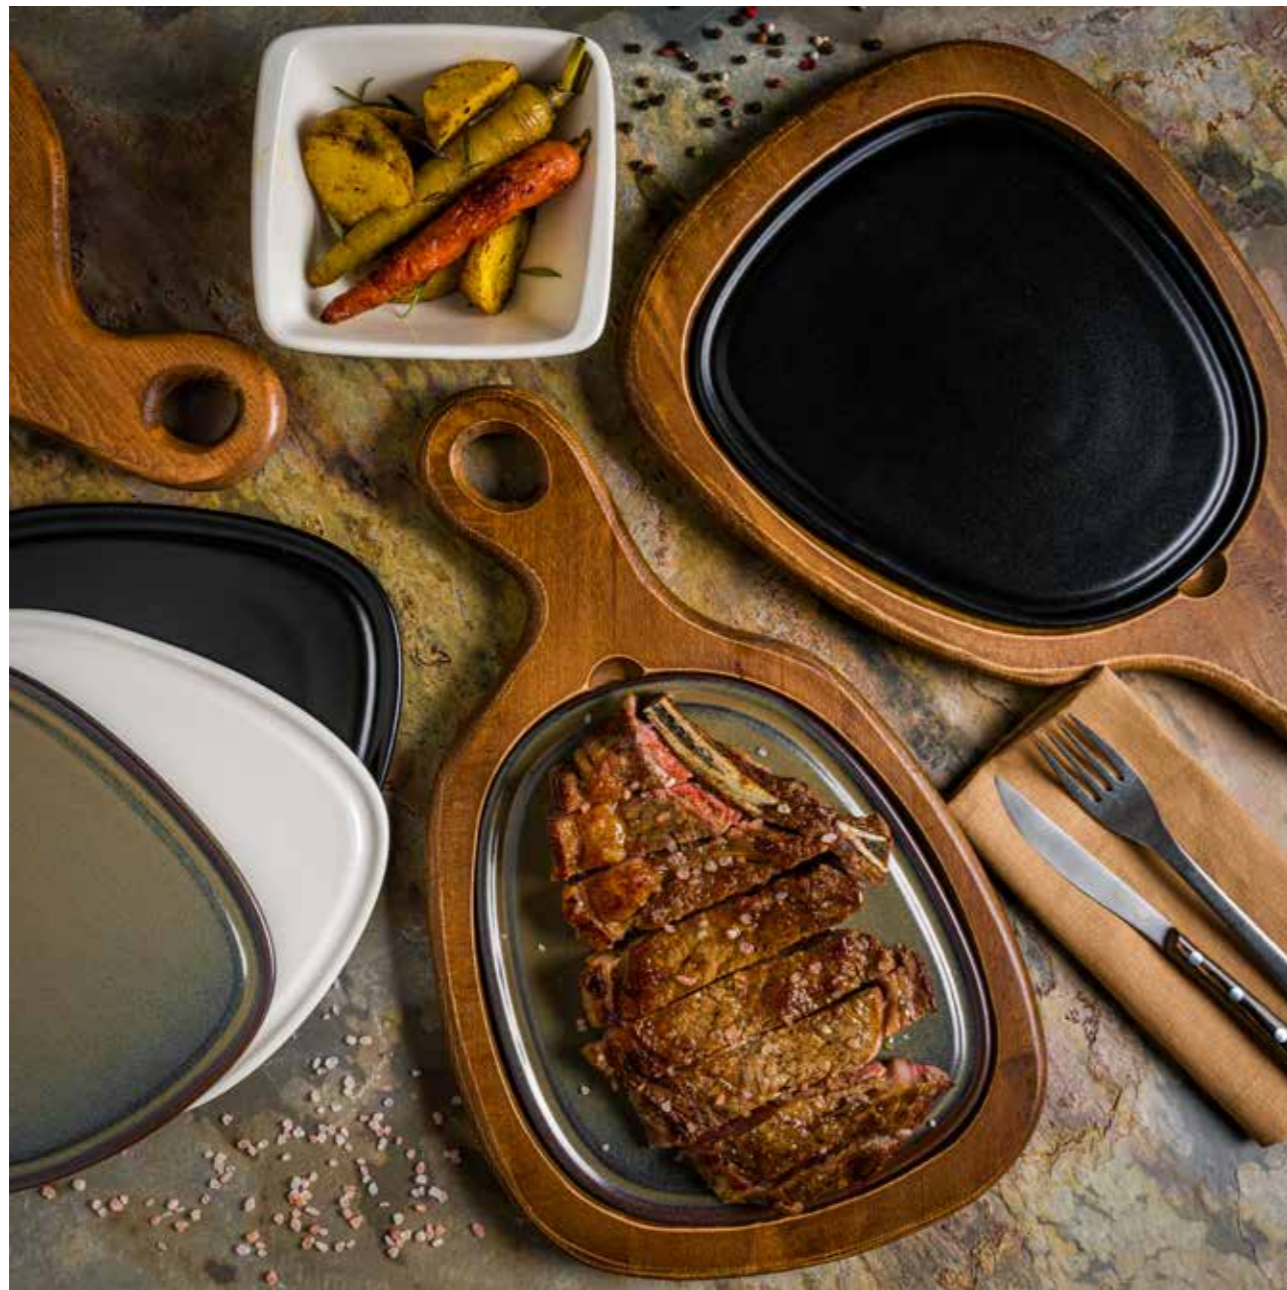

Piuma

Combining warm touch of wood with porcelain's pure and clean texture, Bonna brings an innovative and stylish touch to steak and cheese presentations with PIUMA Collection. Inspired by the goose feathers' unique dirt-repellent structure, Piuma offers ease in usage and cleaning with its separatable wood and ceramic pieces designed for a seamless fit.

Visit this collection
online
to share

Edge Chip Warranty

Stackable

New Product

Steak Board

WDPIU25DZ
42 x 25,5 x 2,5 cm

x6

Piuma Flat Plate

PIU25DZ
24,5 x 20,5 cm

x6

Piuma Flat Plate

NOTPIU25DZ
24,5 x 20,5 cm

x6

x6