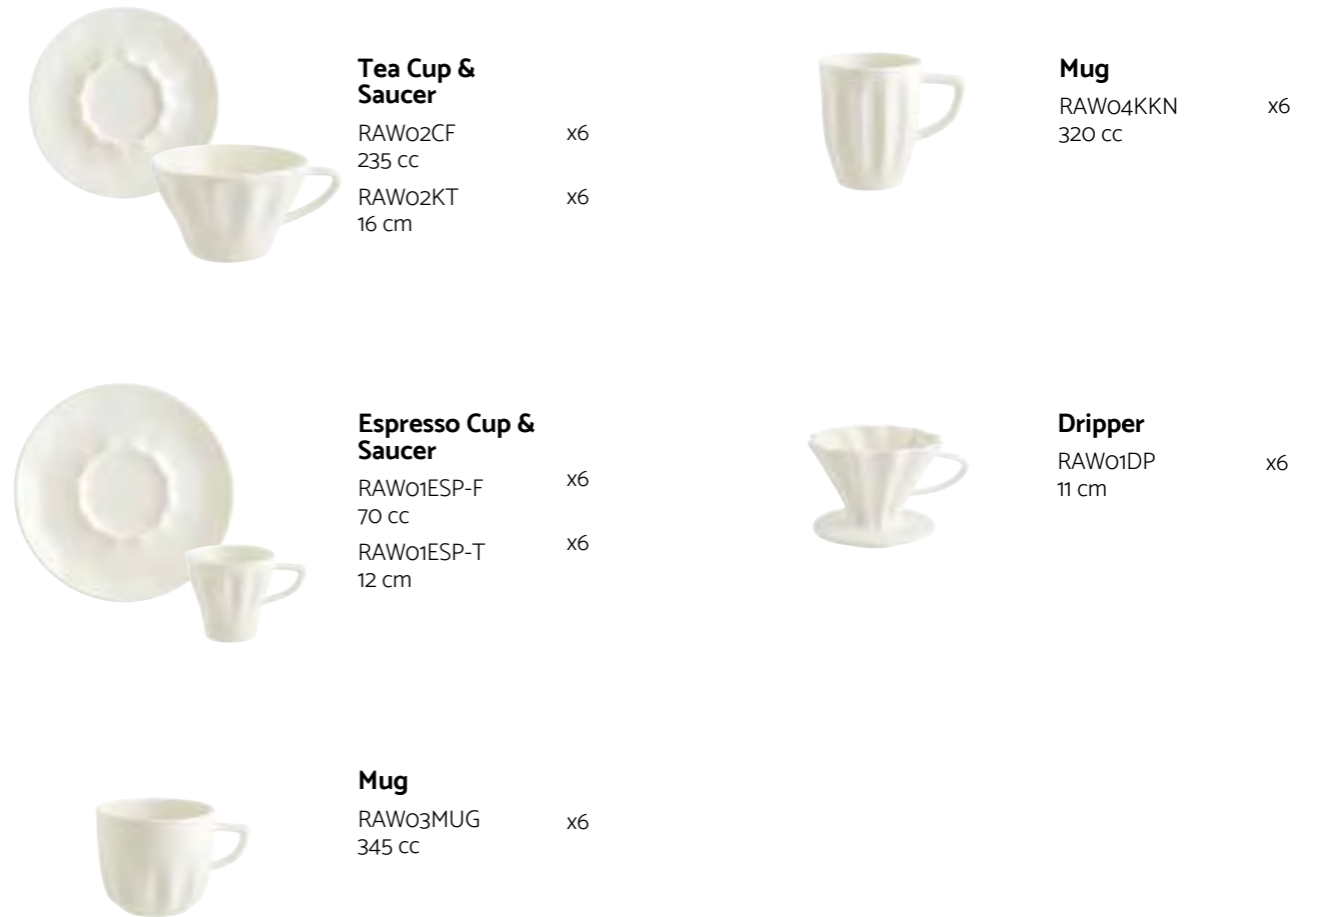

Raw

To feel the love and care that goes into a cup, to take time to ground yourself through an object born from the earth, water and fire... Offering beauty combined with functional simplicity, the Bonna Raw Collection wraps your hands with its embossed lines and adds a stylish decorative signature to your kitchen. Thanks to its ribbed design, each piece in the product family is lighter than the products on the market. In addition to the coffee cups designed separately for different types of coffee, the dripper planned for the 360° coffee brewing ritual carries the same design identity. As you stand in this colourful jungle full of life, you will feel your mind calm down with Bonna Raw.

Visit this collection online to share

Edge Chip Warranty

Stackable

New Product