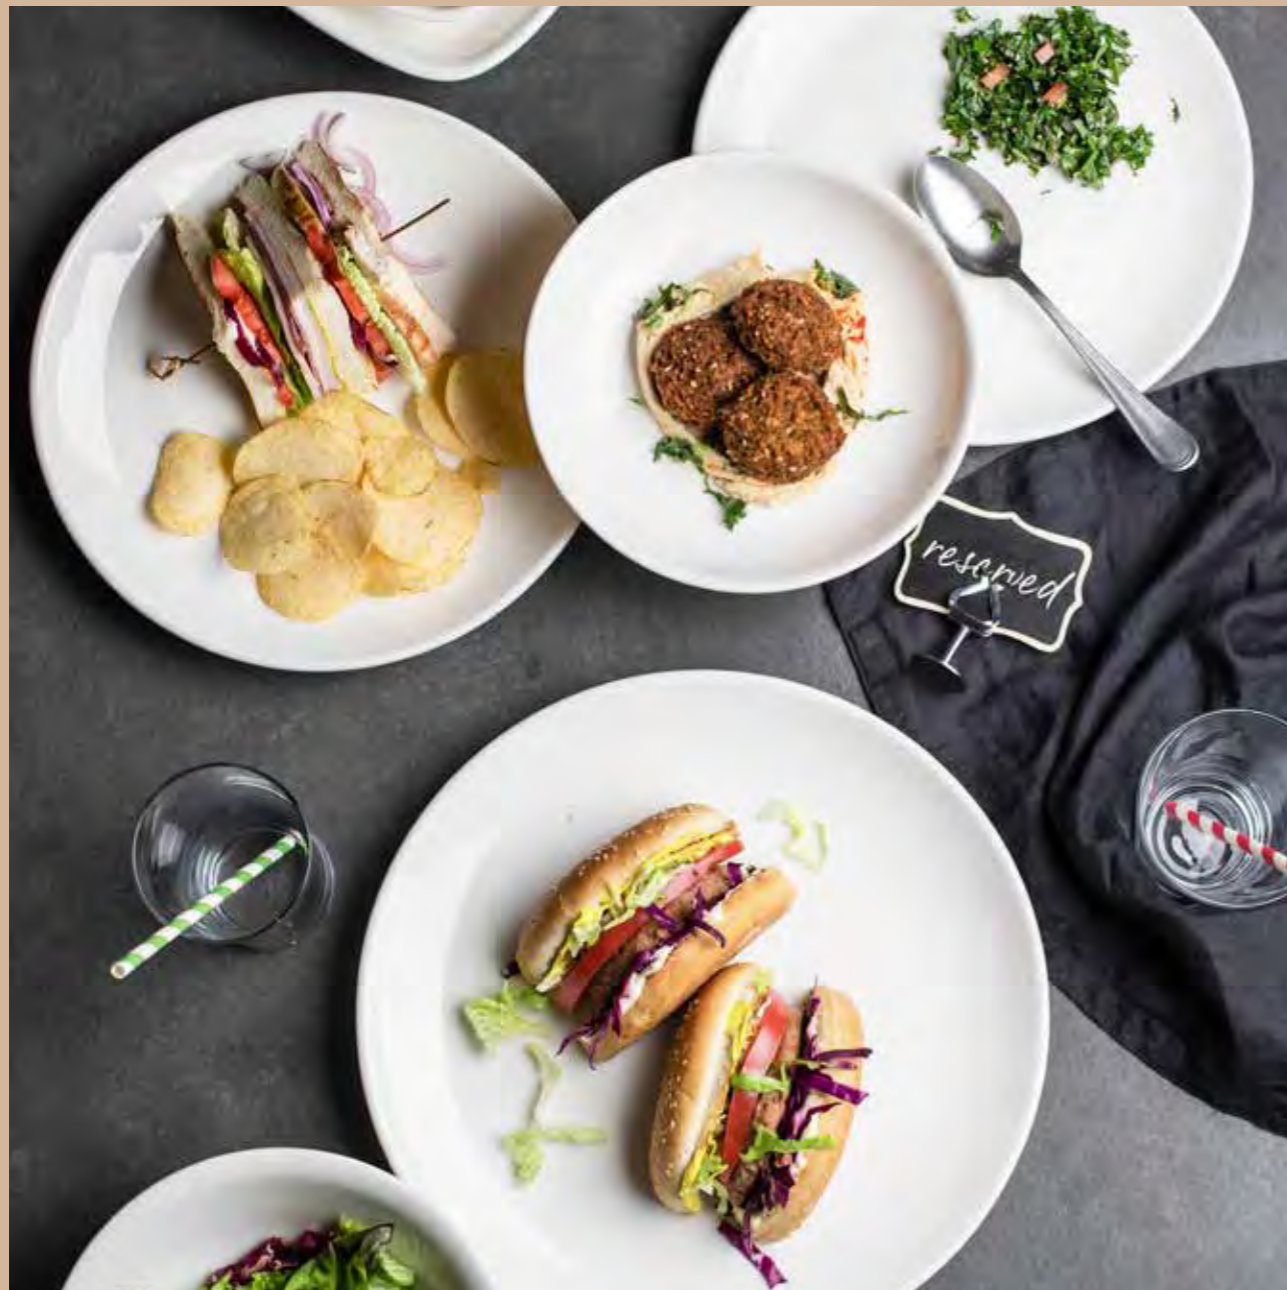

Gourmet

A simply stunning range with lasting durability. These robust coupe forms are ready to be hard-working team-mates. Classical plain body with the plenty of space of the coupe form provides different presentation experiences in the right hands.

Visit this collection online to share

Edge Chip Warranty

Stackable

New Product

Flat Plate

GRM15DZ	x12
15 cm	
GRM17DZ	x12
17 cm	
GRM19DZ	x12
19 cm	
GRM21DZ	x12
21 cm	
GRM23DZ	x12
23 cm	
GRM25DZ	x12
25 cm	
GRM27DZ	x12
27 cm	
GRM30DZ	x6
30 cm	

Deep Plate

GRM20CK	x12
20 cm 500 cc	

Deep Plate

GRM9CK	x24
9 cm 50 cc	
GRM13CK	x12
13 cm 220 cc	
GRM15CK	x12
15 cm 330 cc	

Coffee Cup & Saucer

BNC01KF	x6
110 cc	
GRM01KT	x6
13 cm	

Tea Cup & Saucer

BNC01CF	x6
210 cc	
BNC03CF	x6
280 cc	
GRM04CT	x6
16 cm	

Pizza Plate

GRM28PZ	x6
28 cm	
GRM30PZ	x6
30 cm	
GRM32PZ	x6
32 cm	

Pasta Plate

GRM24CK	x6
24 cm 400 cc	
GRM27CK	x6
27 cm 450 cc	
GRM30CK	x6
30 cm 550 cc	

Oatmeal Bowl

GRM16CK	x12
16 cm 160 cc	

Oatmeal Bowl

GRM16KS	x12
16 cm 400 cc	
GRM18KS	x12
18 cm 700 cc	
GRM20KS	x6
20 cm 900 cc	

Coffee Cup & Saucer

BNC02KF	x6
80 cc	
GRM02KT	x6
12 cm	

Tea Cup & Saucer

BNC02CF	x6
180 cc	
GRM02CT	x6
14 cm