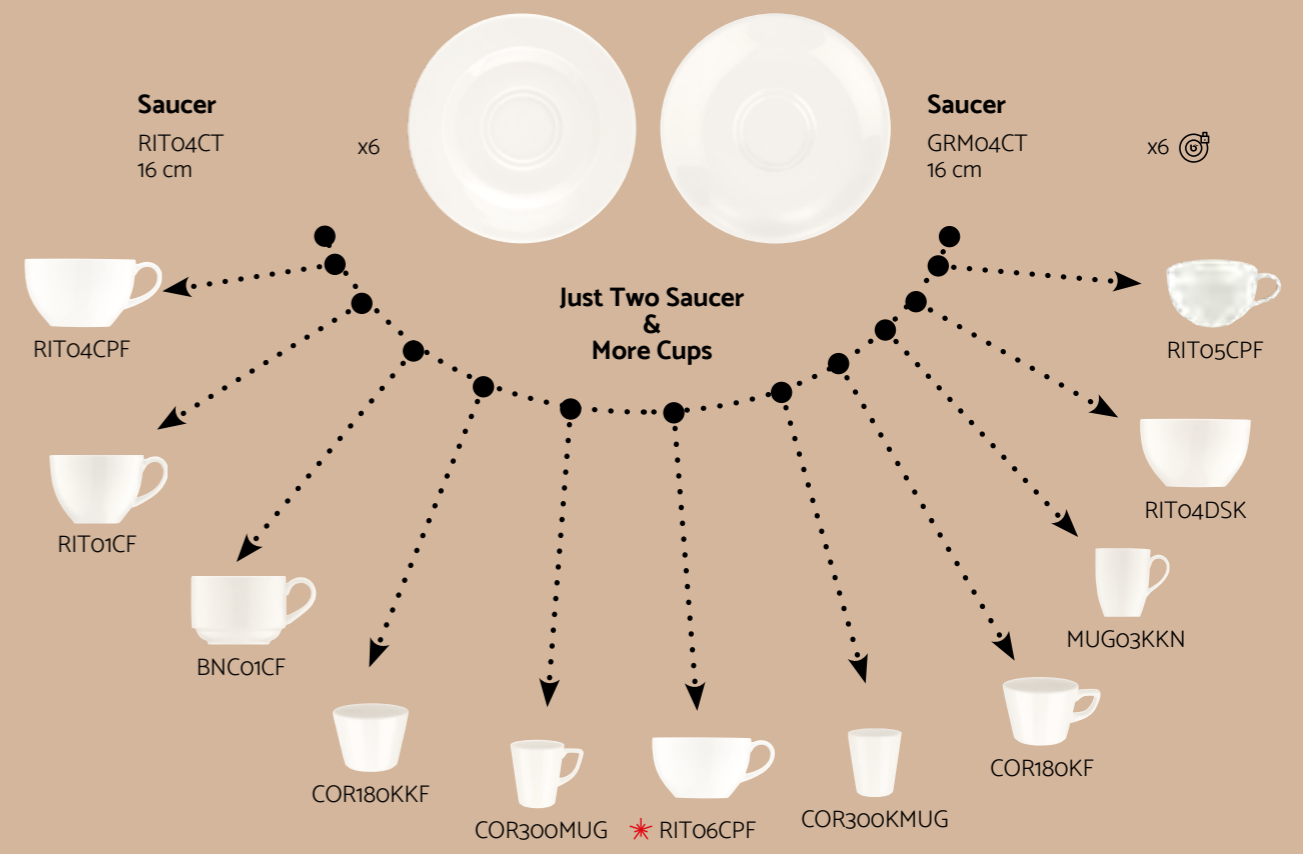

Core Mug
 COR300KMUG x24
 300 cc

Banquet Mug
 * BNC300MUG x12 ☰
 300 cc

Mugs

The Mugs Collection stands out with its elegant design and durable porcelain material. Ideal for the Horeca sector, this collection includes soft beverage mugs in various sizes and stylish forms. Combining aesthetics with practicality, it offers an easy-to-clean and long-lasting experience.