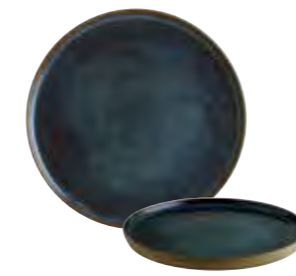

Visit this collection
online
to share

Edge Chip Warranty

Stackable

New Product

Flate Plate
SPEOCHYG22DZ x6
22 cm
*SPEOCHYG25DZ x6
25 cm
SPEOCHYG28DZ x6
28 cm

Deep Plate
SPEOCBLM23CK x6
23 cm 1000 cc

Bowl
SPEOCHYG14KS x12
14 cm