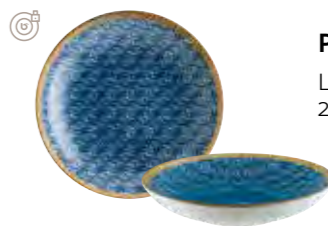

Pasta Plate

LPNBML25CK x6
25 cm 1300 cc