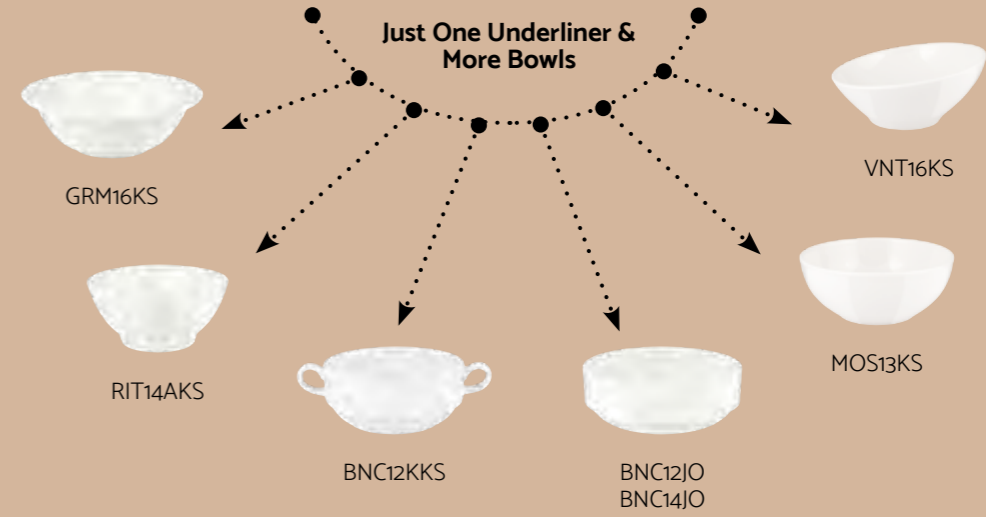

Bowl

- MOS13KS 13 cm 450 cc x12

Stackable Bowl

- BNC12JO 12 cm 350 cc x12
- BNC14JO 14 cm 500 cc x12

Bowl Underliner

- GRM19KKT 19 cm x12

Just One Underliner & More Bowls

Our new 19 cm underliner suits with seven different bowls that meet every volume and style needs of chefs.

Visit this collection online to share

Edge Chip Warranty

Stackable

New Product

Flat Plate

- IRSWHGRM17DZ x12
17 cm
- IRSWHGRM19DZ x12
19 cm
- IRSWHGRM21DZ x12
21 cm
- IRSWHGRM23DZ x12
23 cm
- IRSWHGRM25DZ x12
25 cm
- IRSWHGRM27DZ x12
27 cm
- IRSWHGRM30DZ x6
30 cm