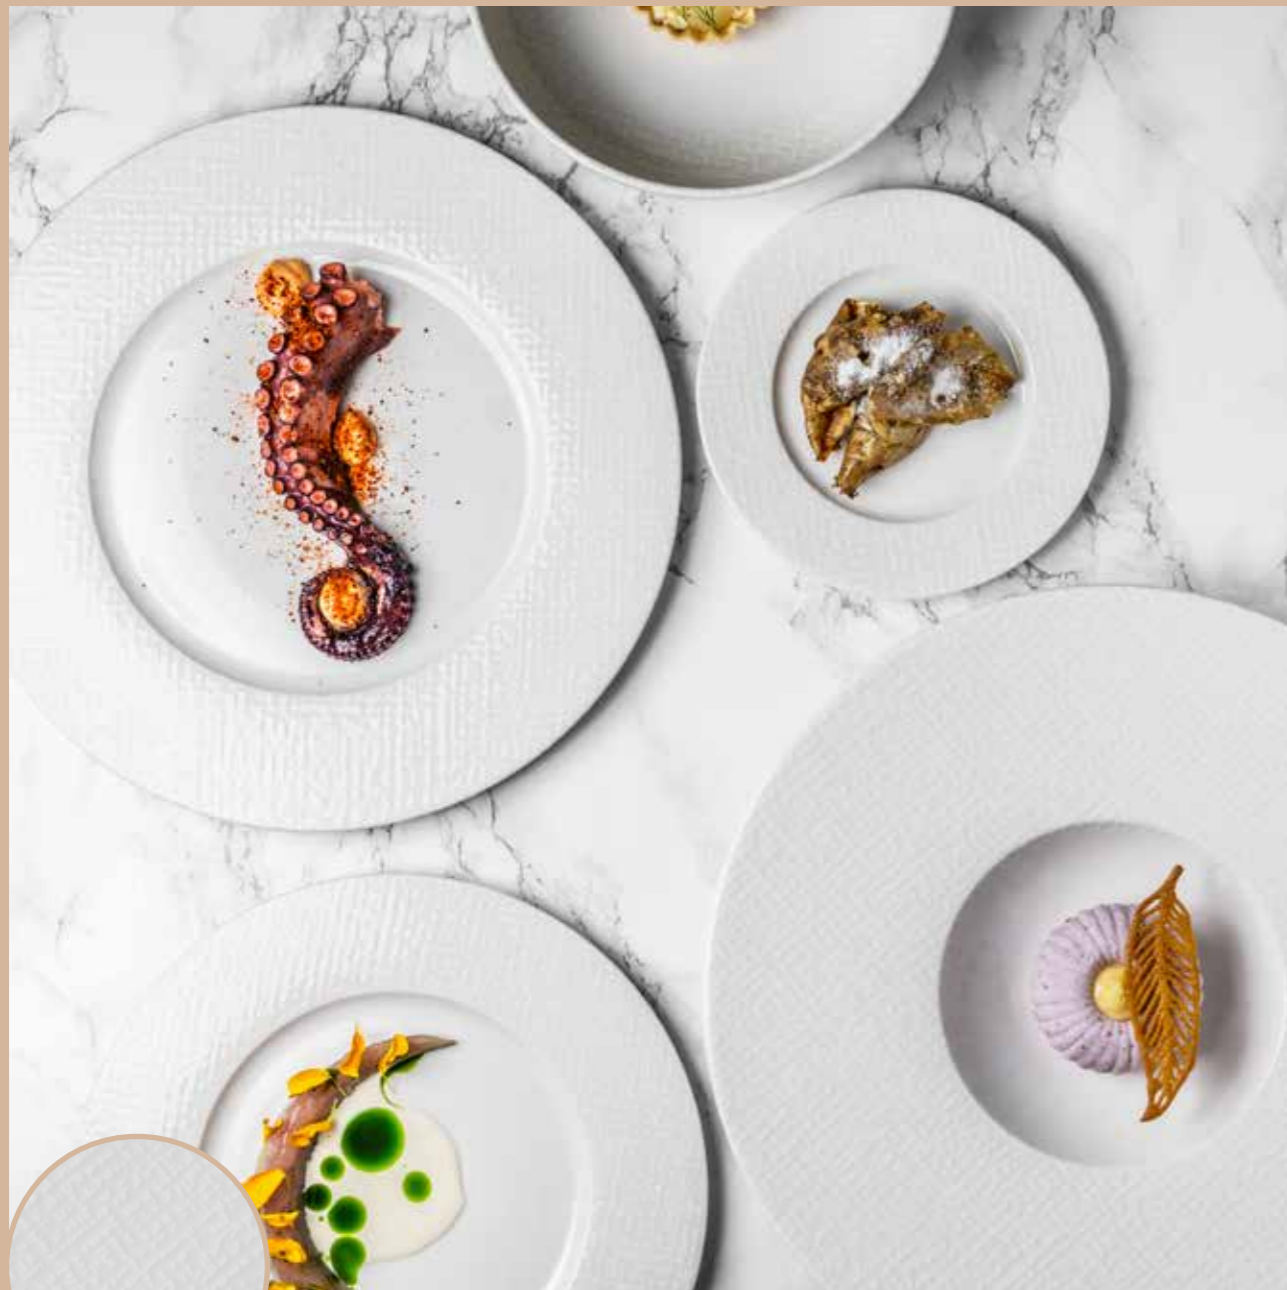

Unique Pieces Reactive Glaze

Premium Porcelain Collection

* Patch

In Bonna's enchanting world, Patch combines the centuries-old cultural houndstooth pattern with the purity of white and porcelain, turning the dining experience into a grand adventure. With different glaze applications, stackable design, scratch-resistant structure, and brand-new shiny digital patterns, Patch becomes the preferred choice of upper-tier restaurants. With its style that enhances the magic of colours, textures, and shapes, Patch allows the magical play of light. The collection is eagerly waiting for creative chefs who successfully use design to highlight the visual appeal of presentations.