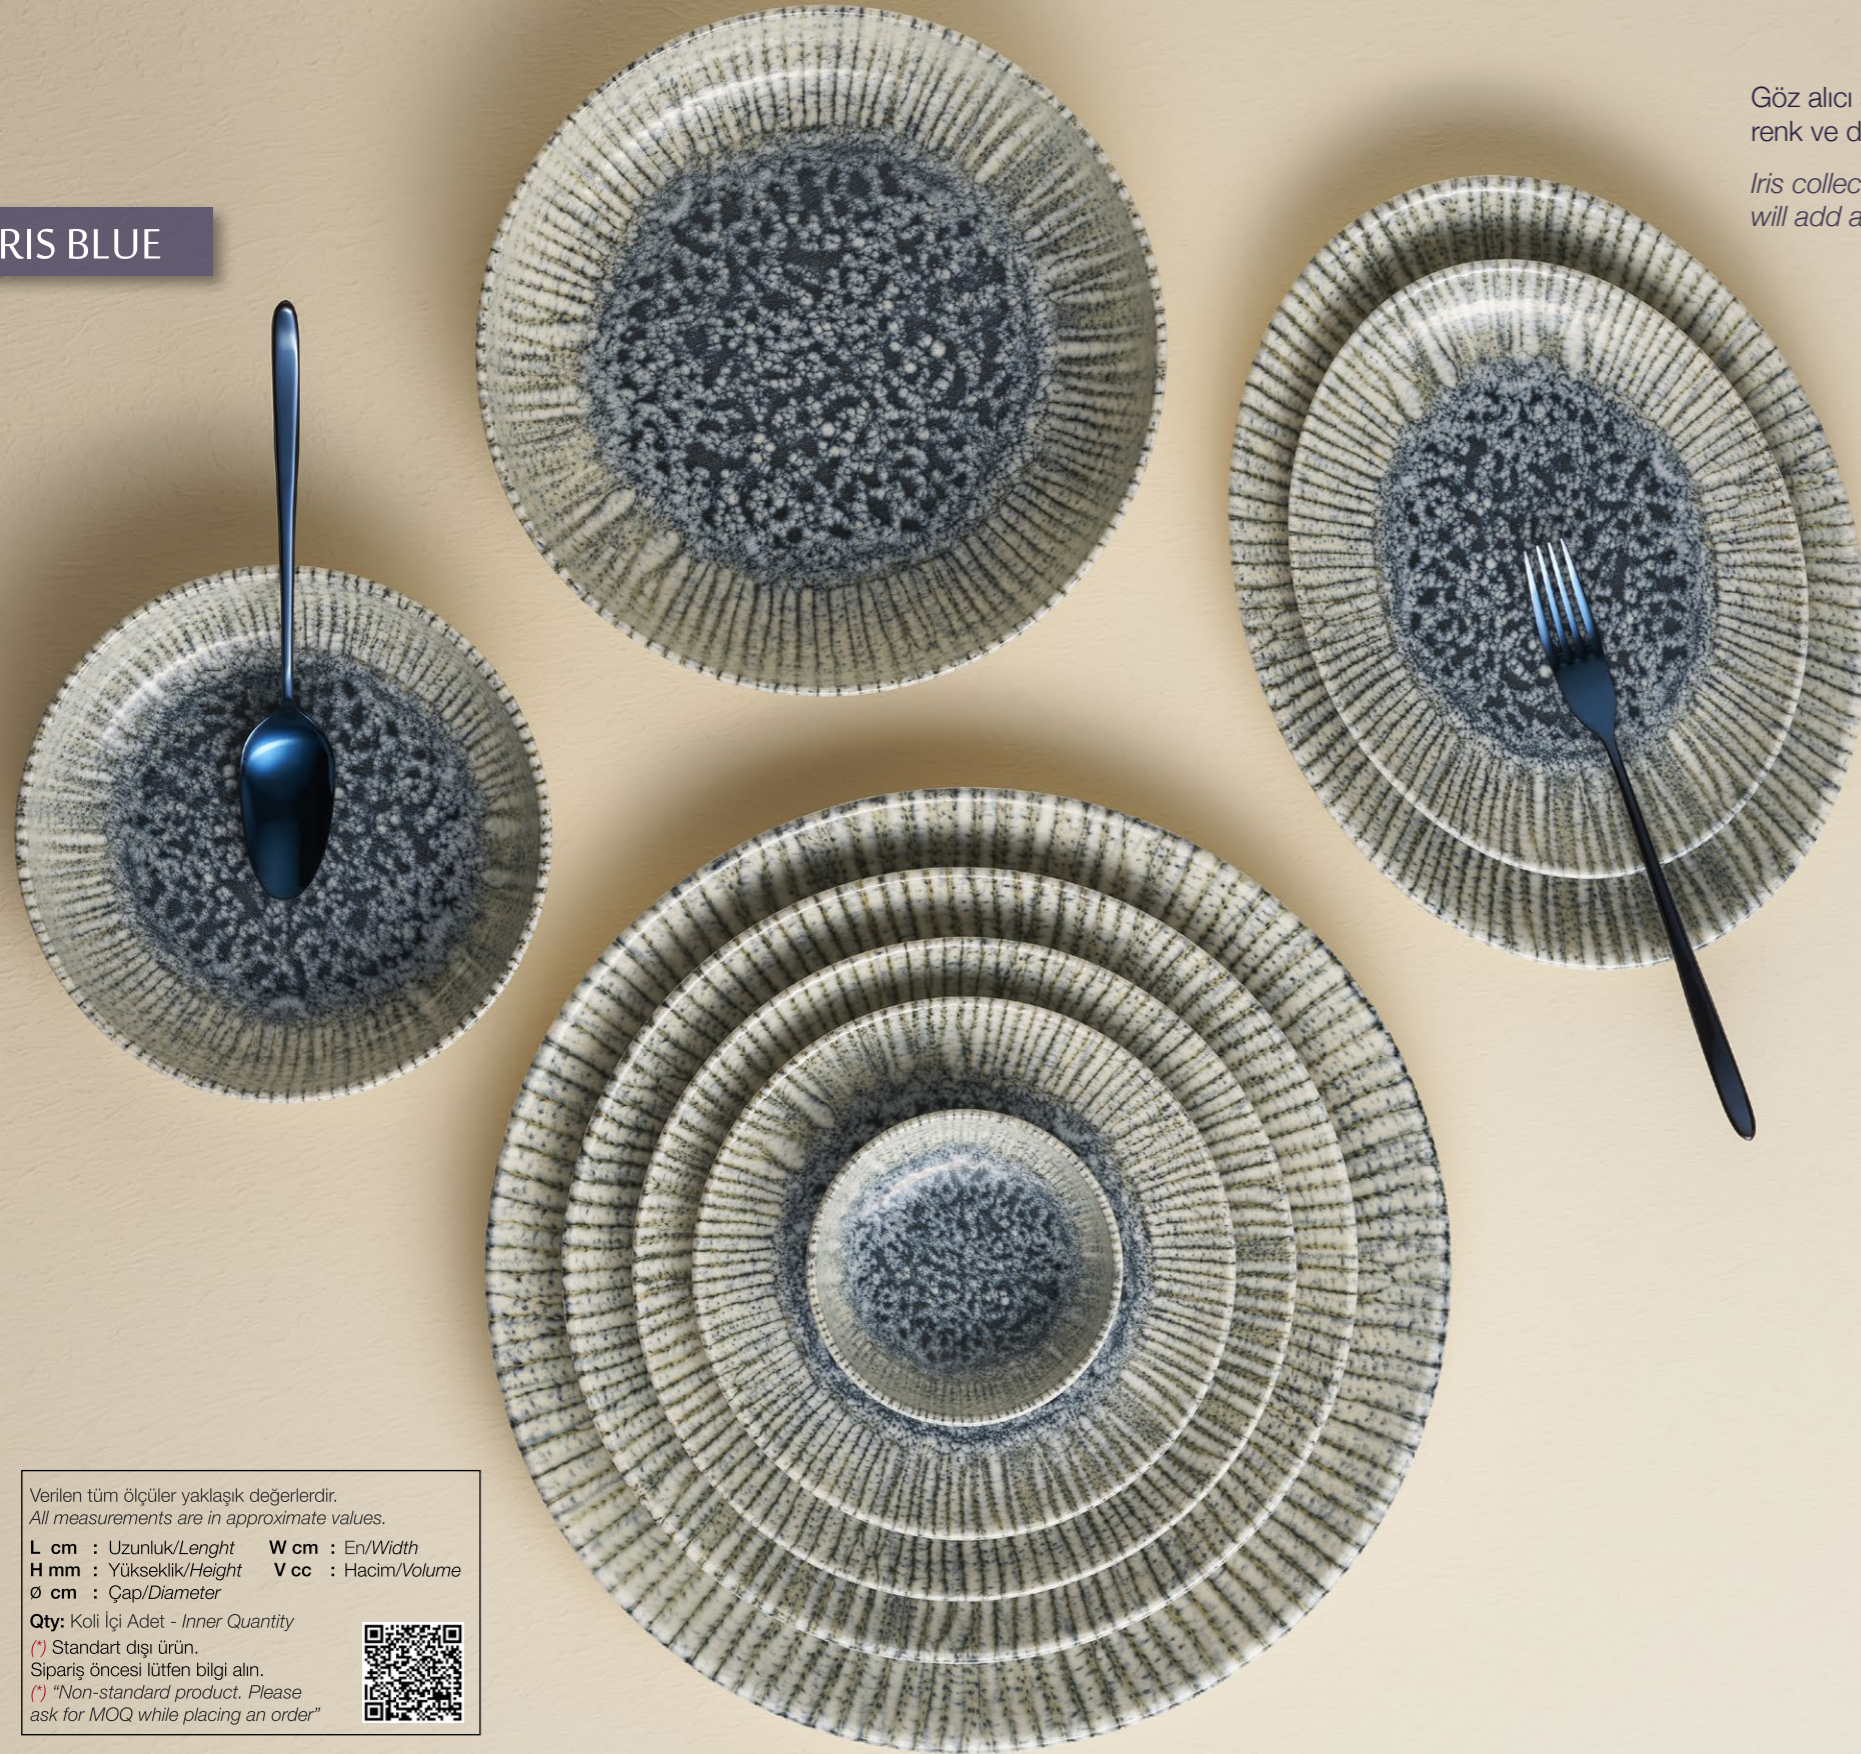

IRIS BLUE

Göz alıcı sunumlarınızın vaz geçilmezi olacak Iris Koleksiyonu; renk ve dokusu ile sofralarınıza başka bir hava katacak

Iris collection, which will be indispensable for your eye-catching presentations, will add a different atmosphere to your tables with its color and texture.