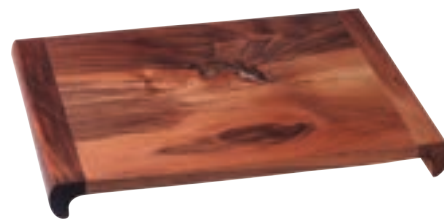

Natura Large Wooden Board

39,5x30cm | 10010164