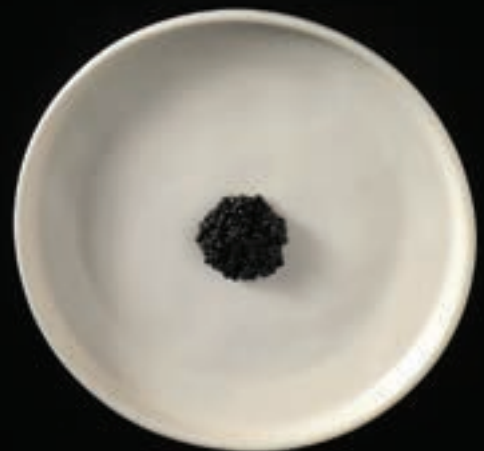

Moonbeam

Moonbeam Dinner Plate

ø27x2cm | G7415MOON

Moonbeam Side Plate

ø21x1,7cm | G7416MOON

Moonbeam Bowl

22cm | G8249MOON

Moonbeam Bowl