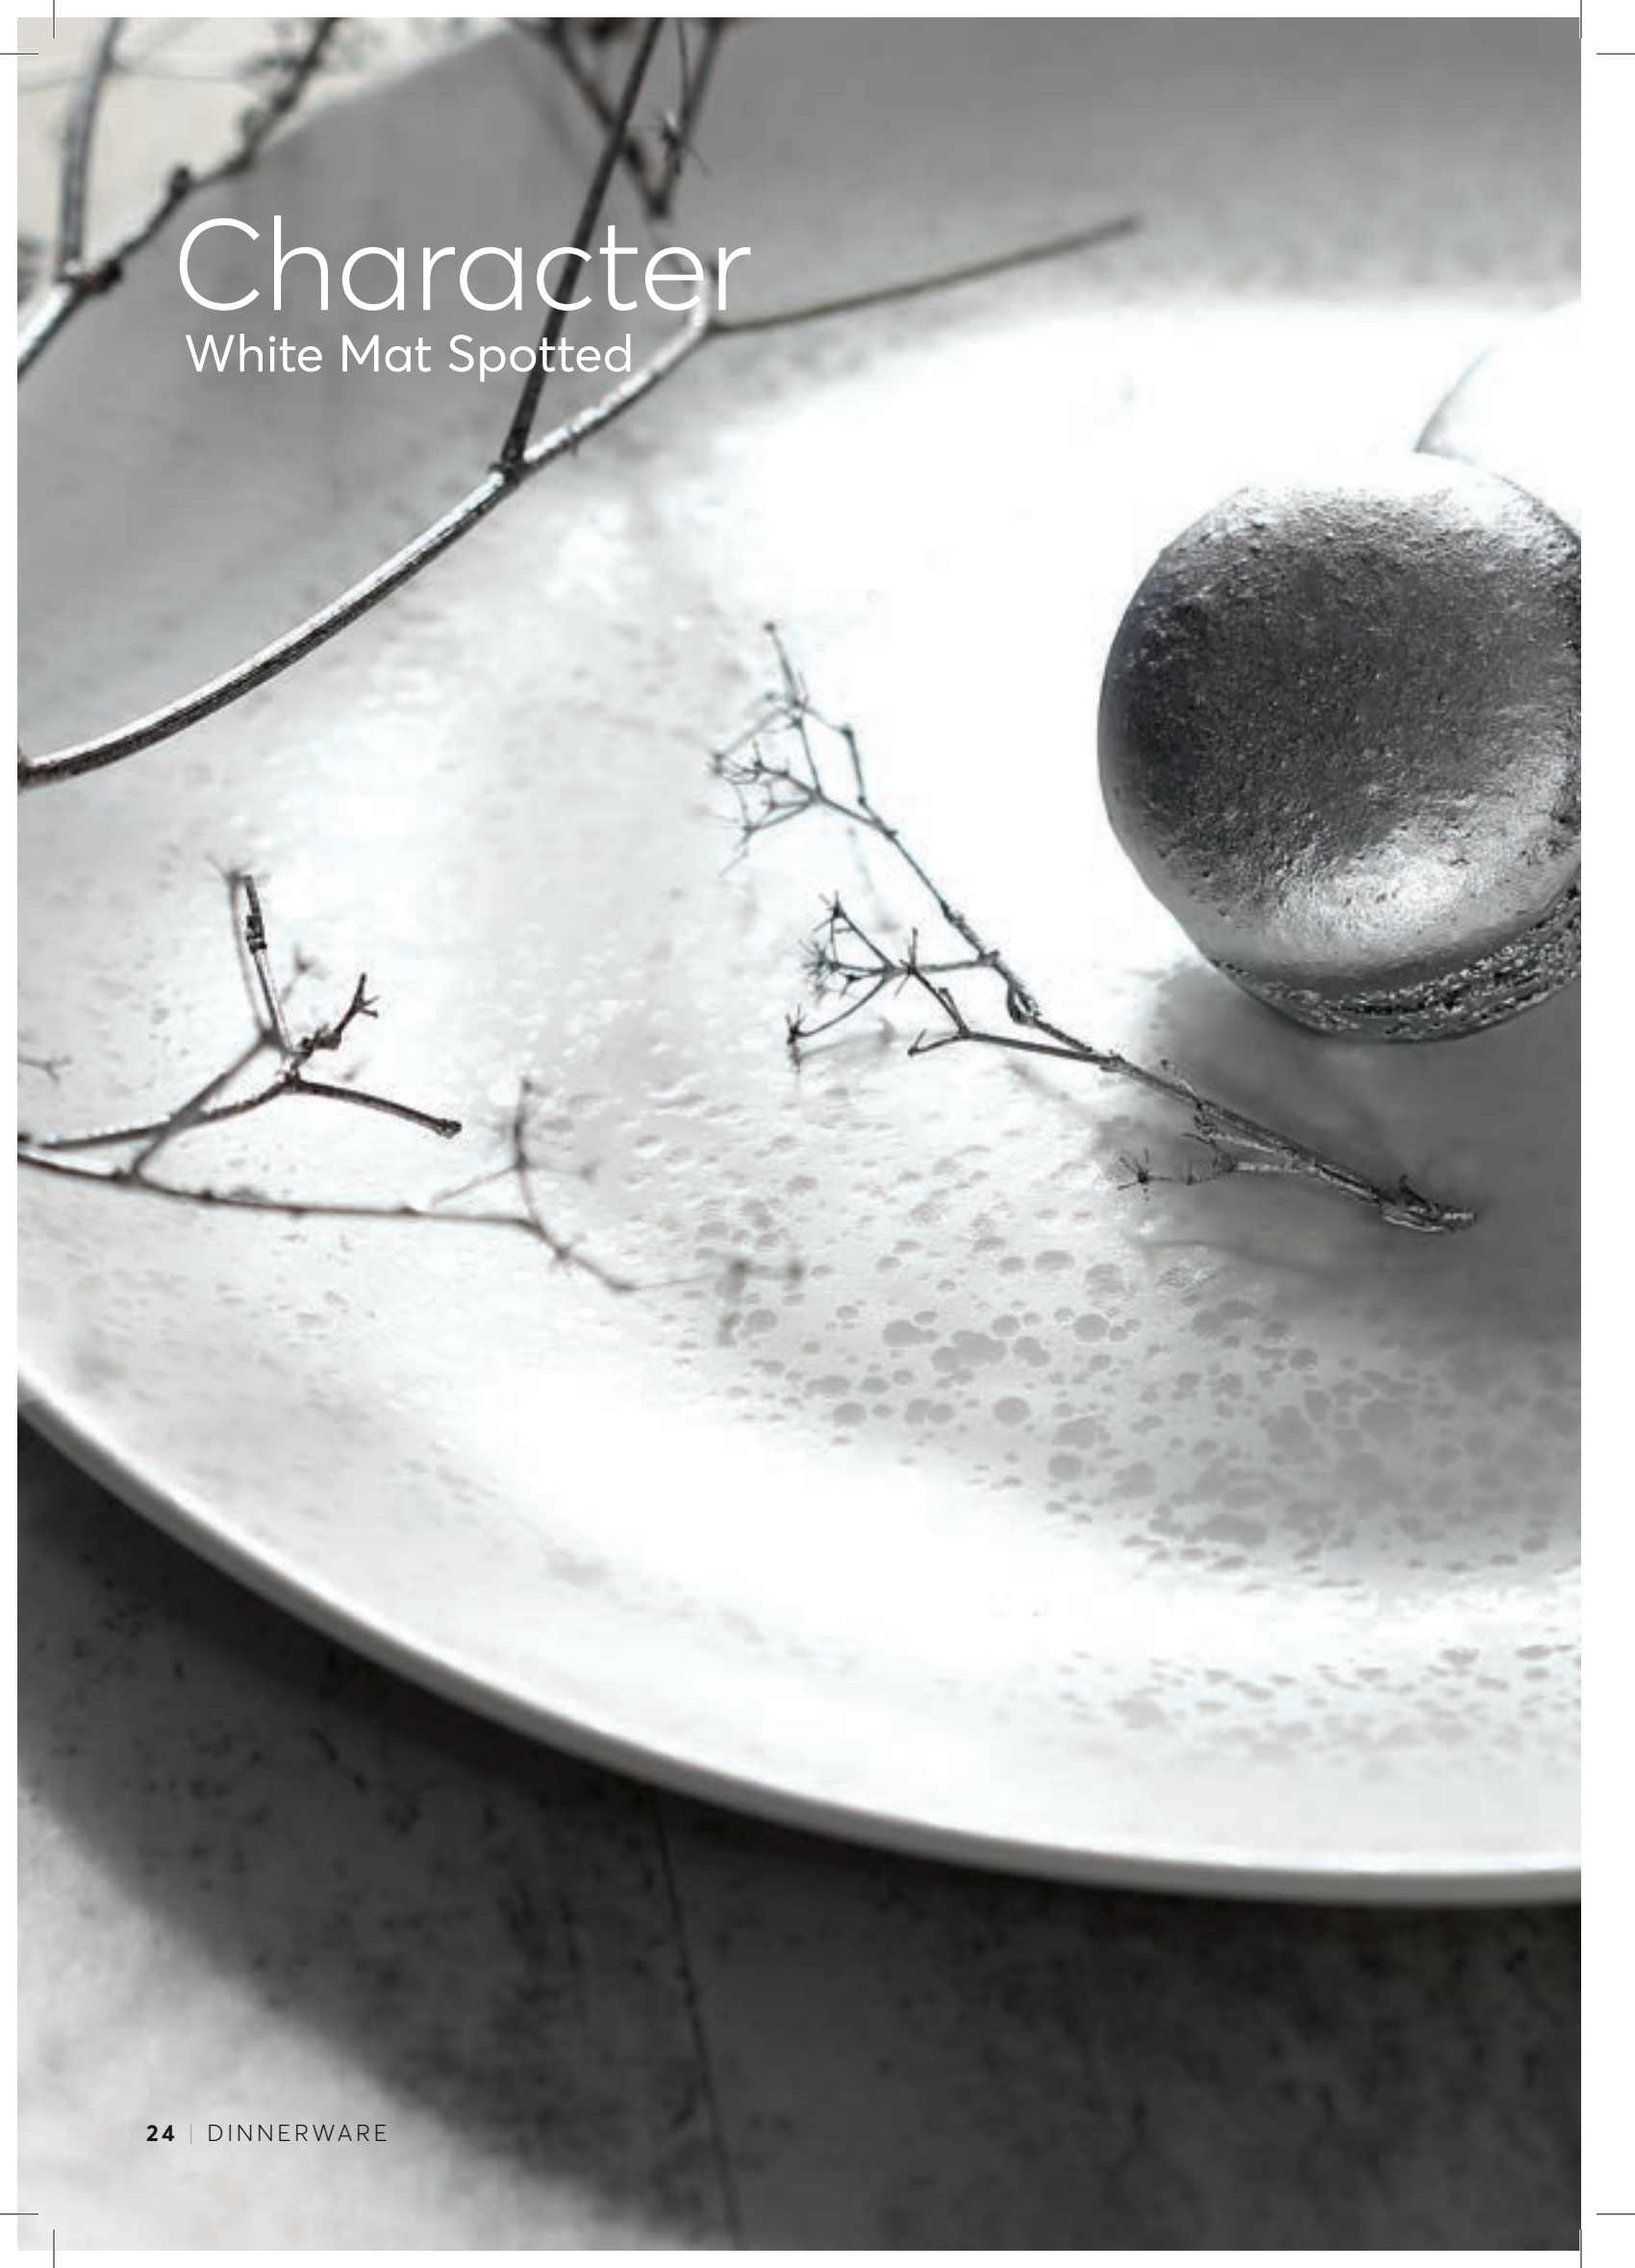

Character

White Mat Spotted