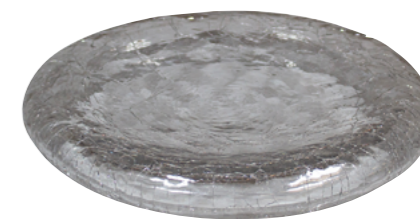

Crackled glass bowl with lid M transparent
RD23003 12 cm

Crackled glass bowl with lid M grey
RD23004 12 cm

Crackled glass bowl with lid S transparent
RD23005 7 cm

Crackled glass bowl with lid S grey
RD23006 7 cm

Crackled glass ShApes bowl L transparent
RD23009 13,5 x 10 cm

Crackled glass ShApes bowl L grey
RD23010 13,5 x 10 cm

Crackled glass ShApes half bowl M transparent
RD23021 8,5 x 4 cm

Crackled glass curved bowl transparent
RD23001 19,5 x 6,7 cm

Crackled glass ShApes rectangular transparent
RD23008 21 x 6,4 x 3,3 cm

Crackled glass presentation bowl transparent
RD23025 17 x 5 cm

Pillow crackled glass plate L transparent
RD23027 25 x 4 cm

Pillow crackled glass plate M transparent
RD23028 15,8 x 3,2 cm