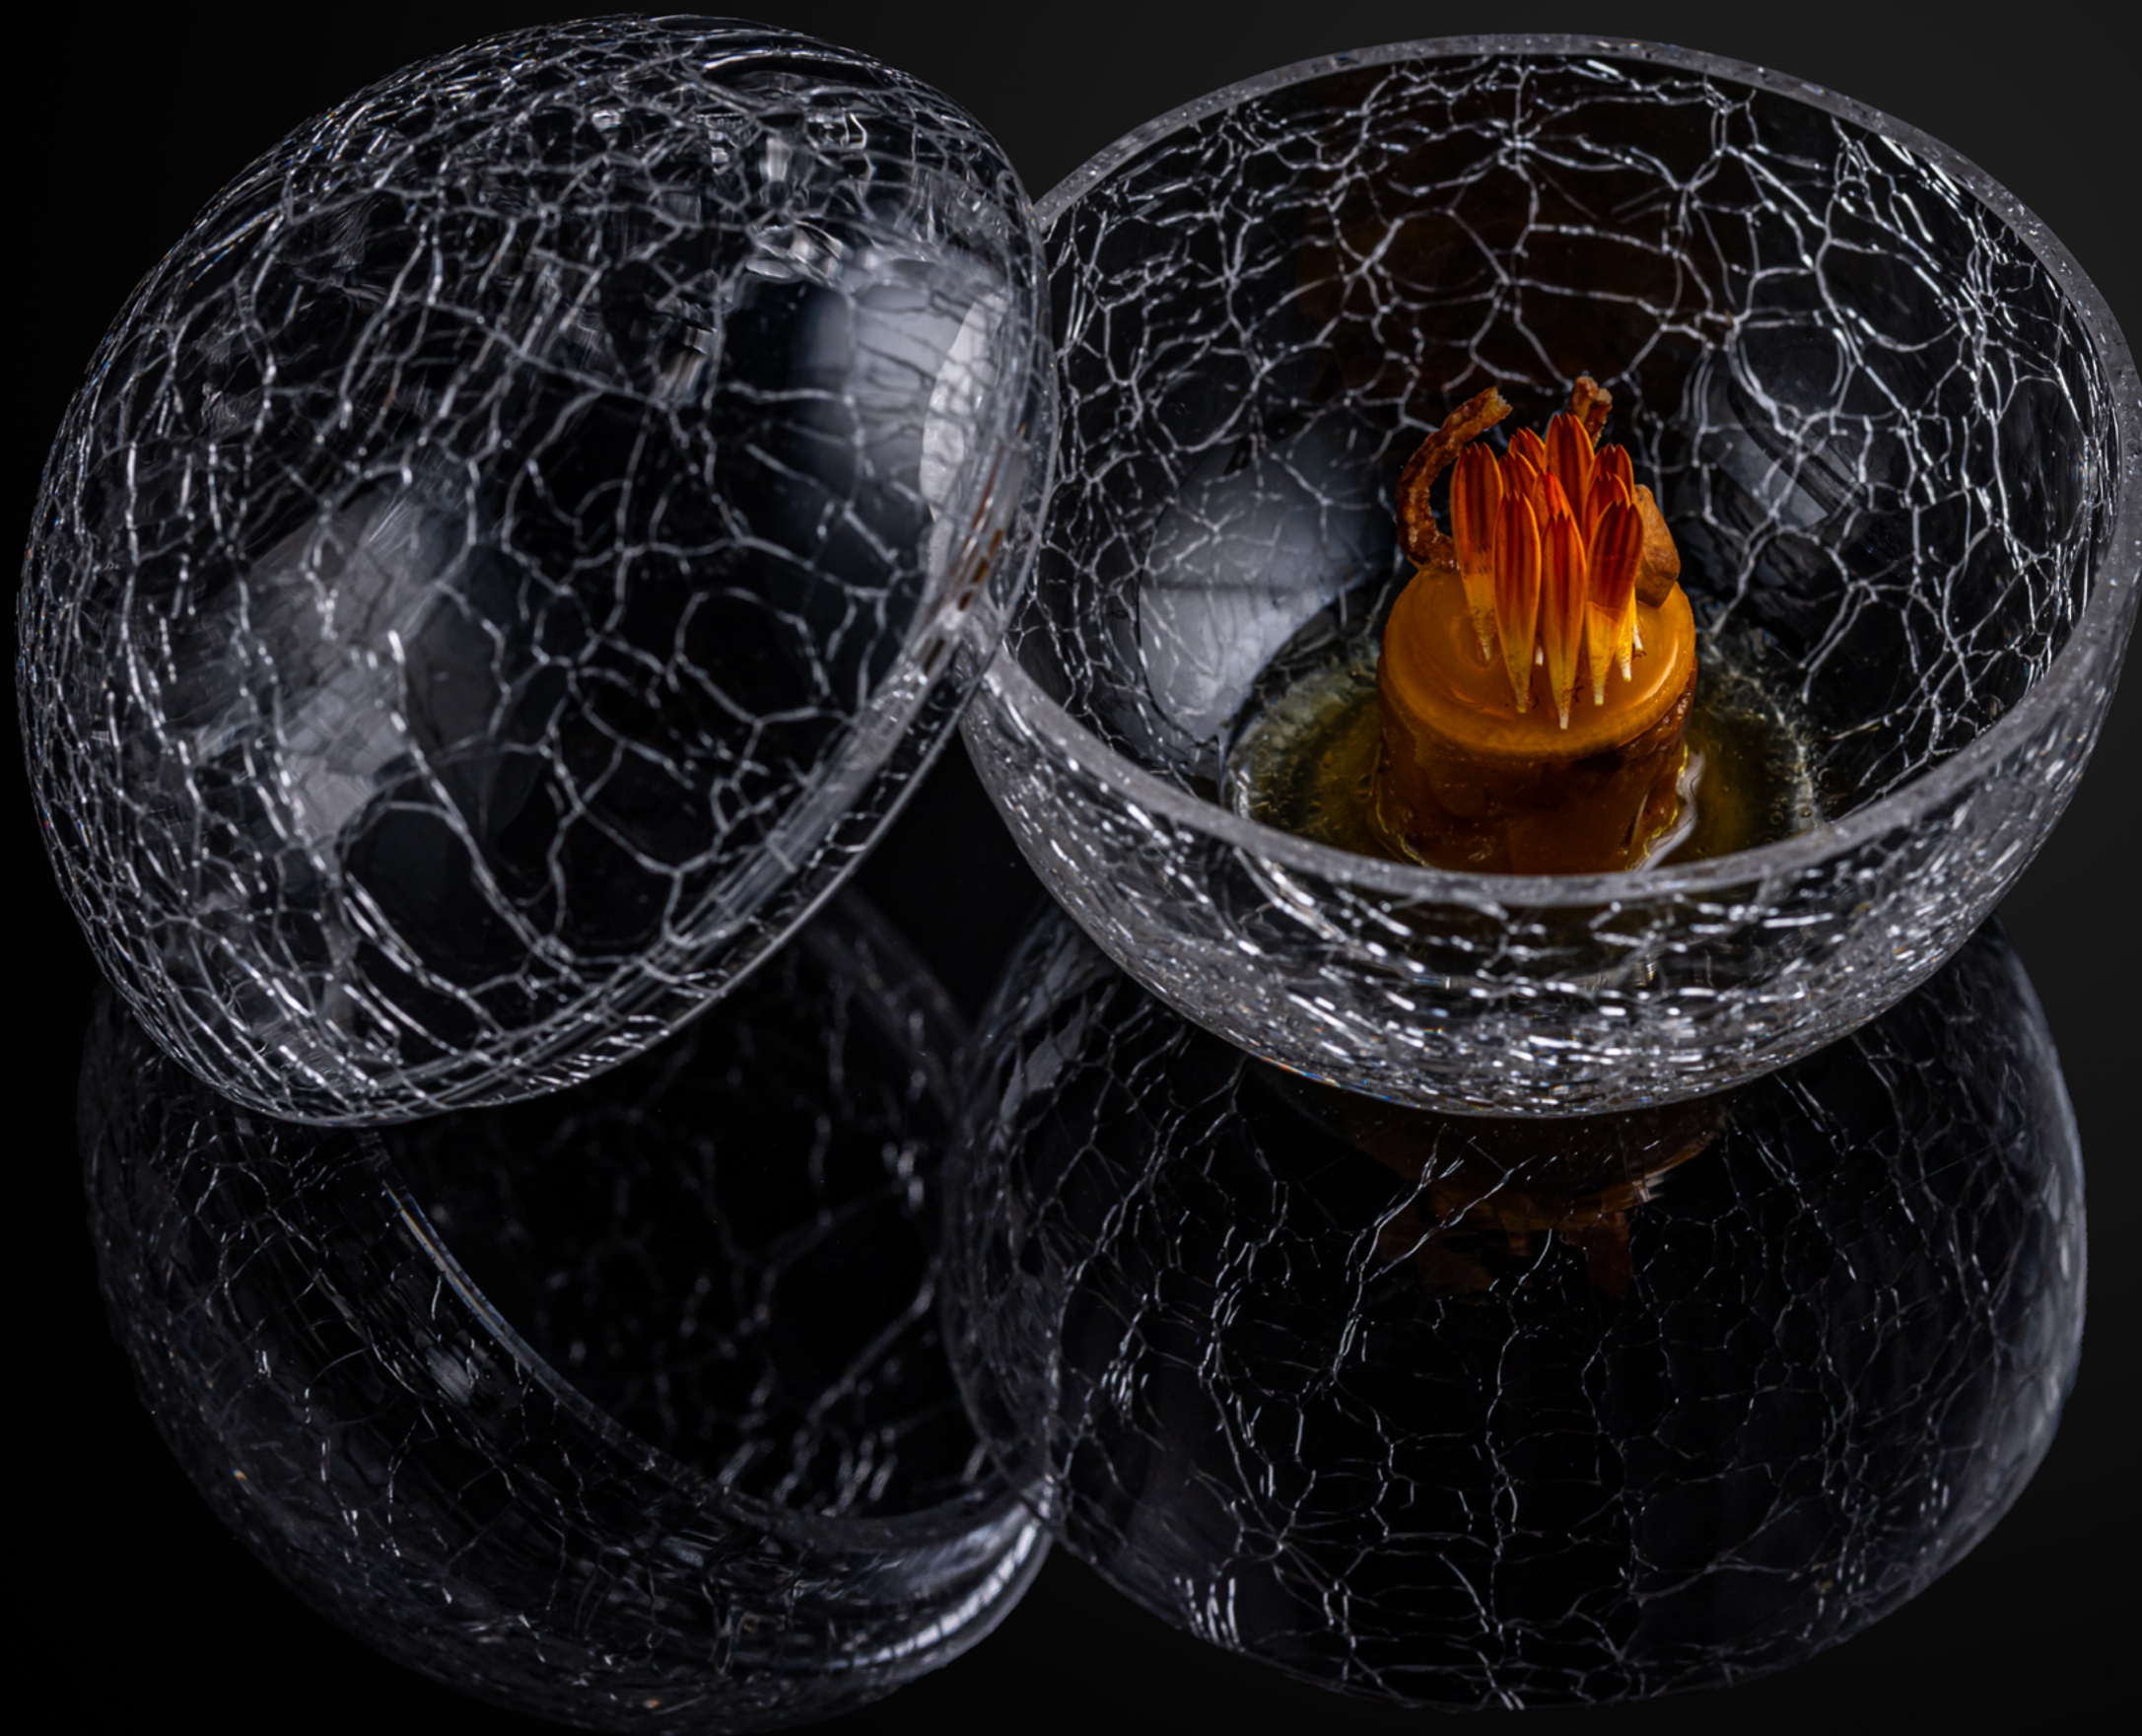

Crackled glass bowl with lid M transparent
RD23003 12 cm

Crackled glass bowl with lid M grey
RD23004 12 cm

Crackled glass bowl with lid S transparent
RD23005 7 cm

Crackled glass bowl with lid S grey
RD23006 7 cm