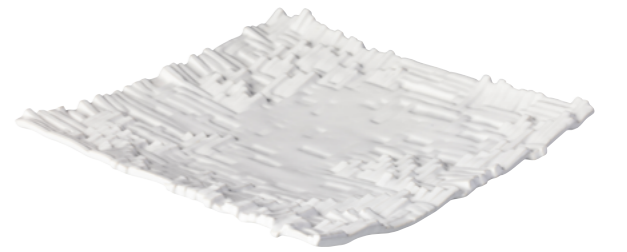

DESIGN BY
RBC
BYSTUDIOSAW.COM

Piano squared plate white
RD19330 24 cm / 1 per box