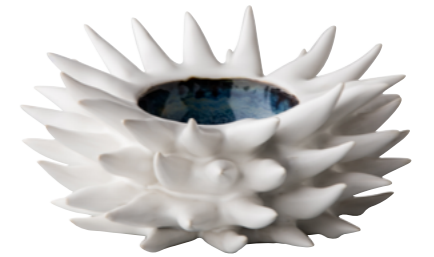

DESIGN BY
RBC
BYSTUDIOSAW.COM

Piano squared plate white
RD19330 24 cm / 1 per box

Spikes donut bowl white
RD19205 Ø 21 cm / 1 per box

DESIGN BY
RBC
BYSTUDIORAW.COM

DESIGN BY
RBC
BYSTUDIORAW.COM

Ancient plate stone
RD19202 26,5 x 22,5 x 5,5 cm / 1 per box