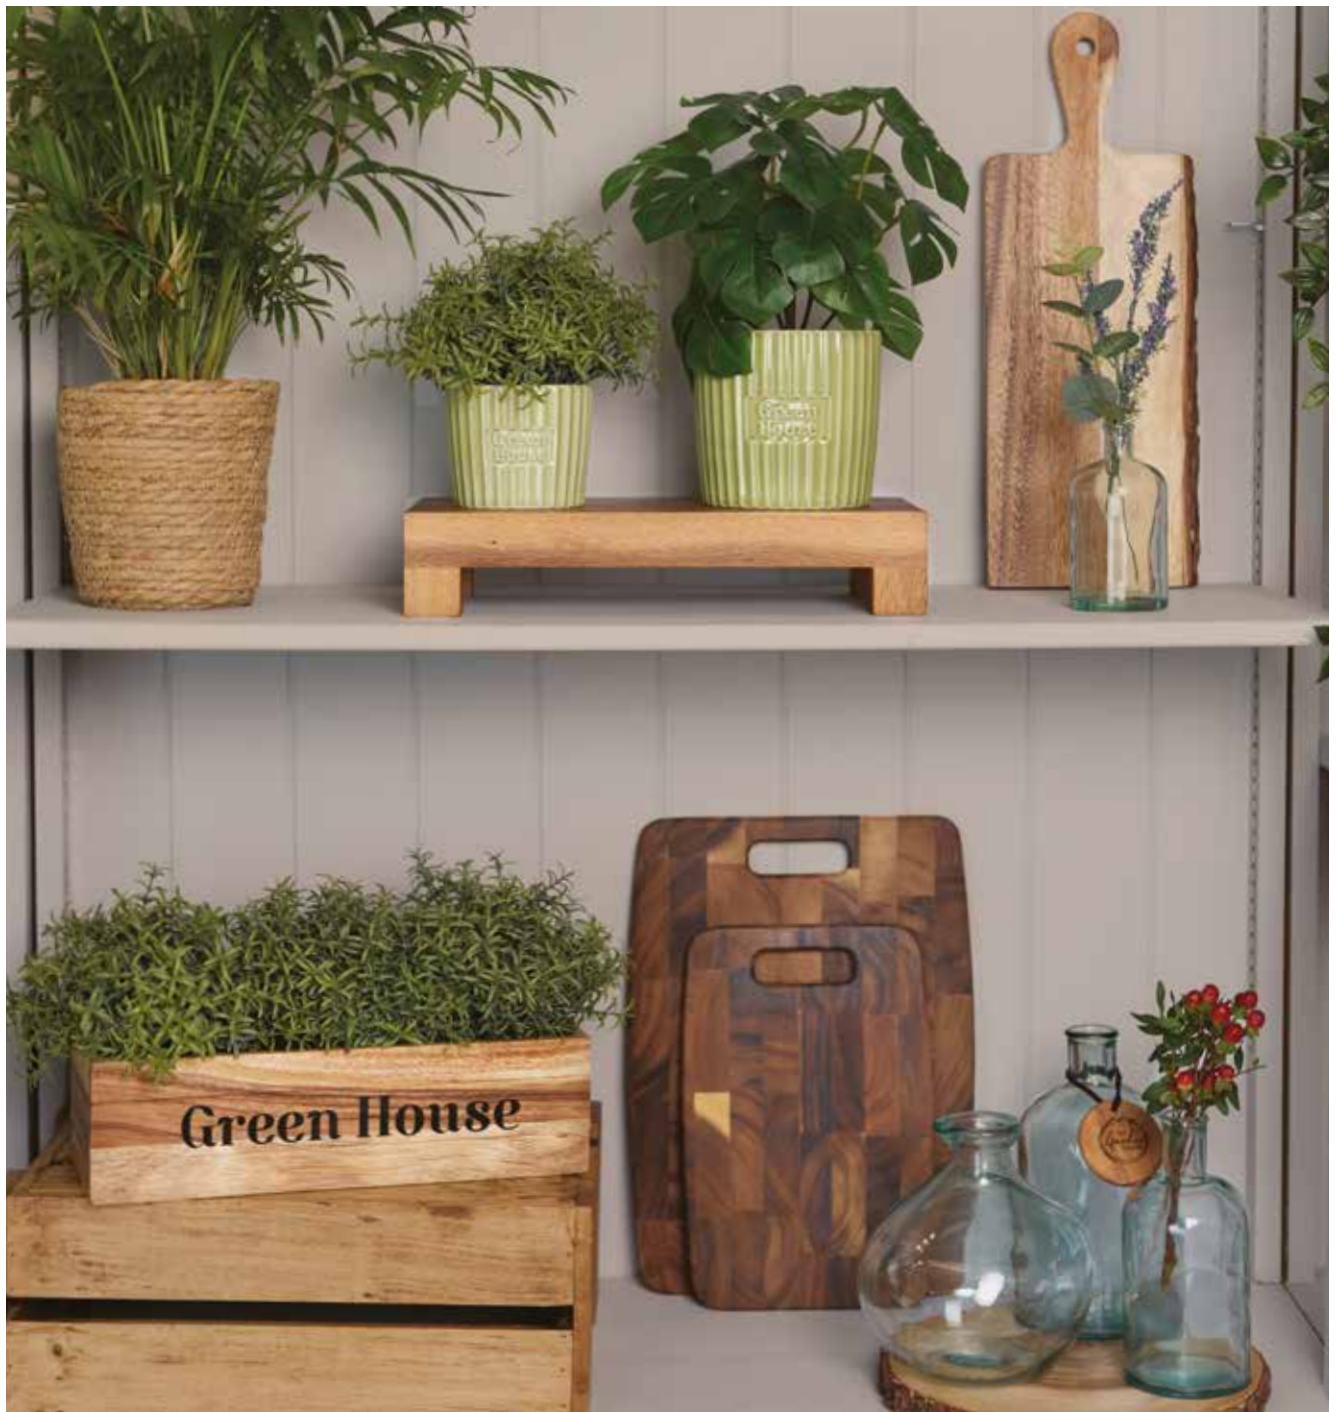

Pack Size 6

Pack Size 4

Pack Size 3

RUSTIC
ACACIA