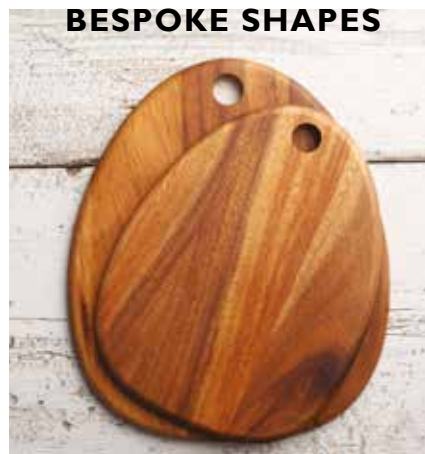

BESPOKE SIZES