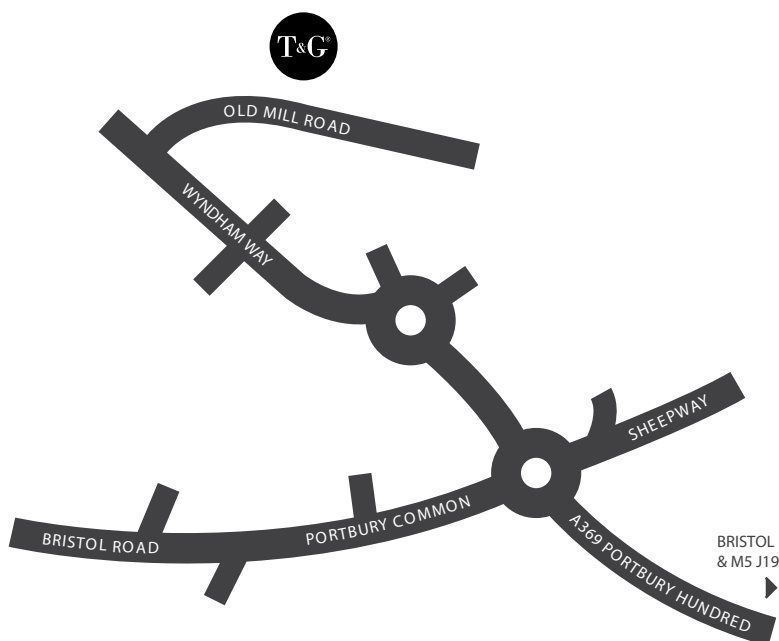

Australia
New Zealand

CARIBBEAN

Barbados
Martinique
St Lucia

HOW TO FIND US

- Leave M5 motorway at J19 (Gordano Services)
- Follow signs for Portishead (A369) for approximately 1.5 miles
- Straight on at the first roundabout
- Left (Portishead A369) at second roundabout
- Move into middle lane at the first set of traffic lights and then immediately right after the traffic lights
- This is Old Mill Road and T&G are a couple of hundred metres down on the left hand side