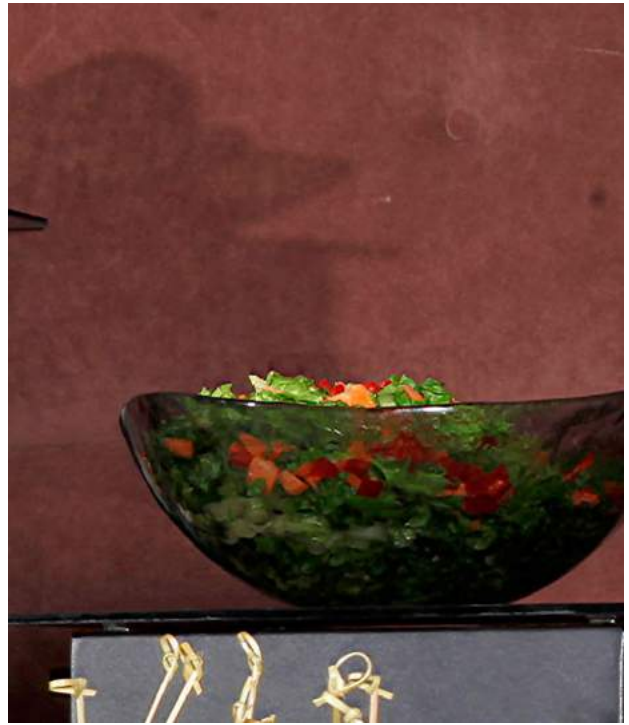

B2-C2-00-B406 Buffet serving bowl. Round buffet salad bowl for green salads or fruit salads. Can also be used as a hotel welcome amenity fruit bowl.