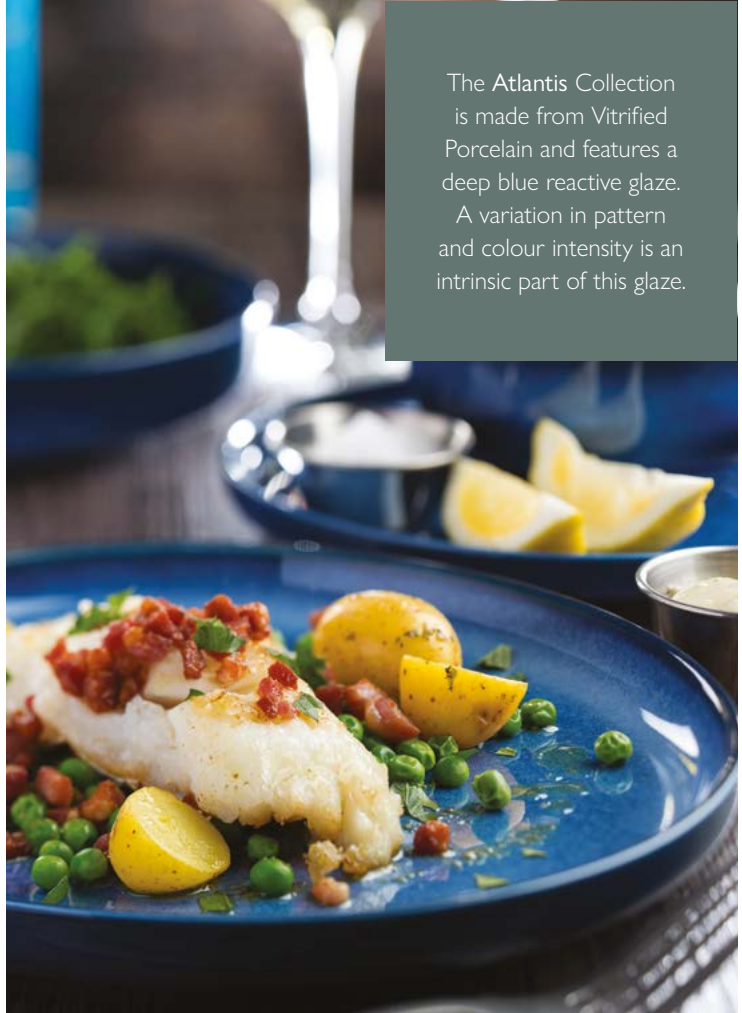

Parade Marshmallow Walled Dip Pot
DW0165 3" (8cm) Box of 6

ATLANTIS Vitrified Porcelain

Atlantis Coupe Bowl
CT7122 8" (20cm) Box of 6

5
YEAR

Atlantis Plates
CT7121 8" (20cm) Box of 6

5
YEAR

Atlantis Plates
CT7120 10" (25.5cm) Box of 6