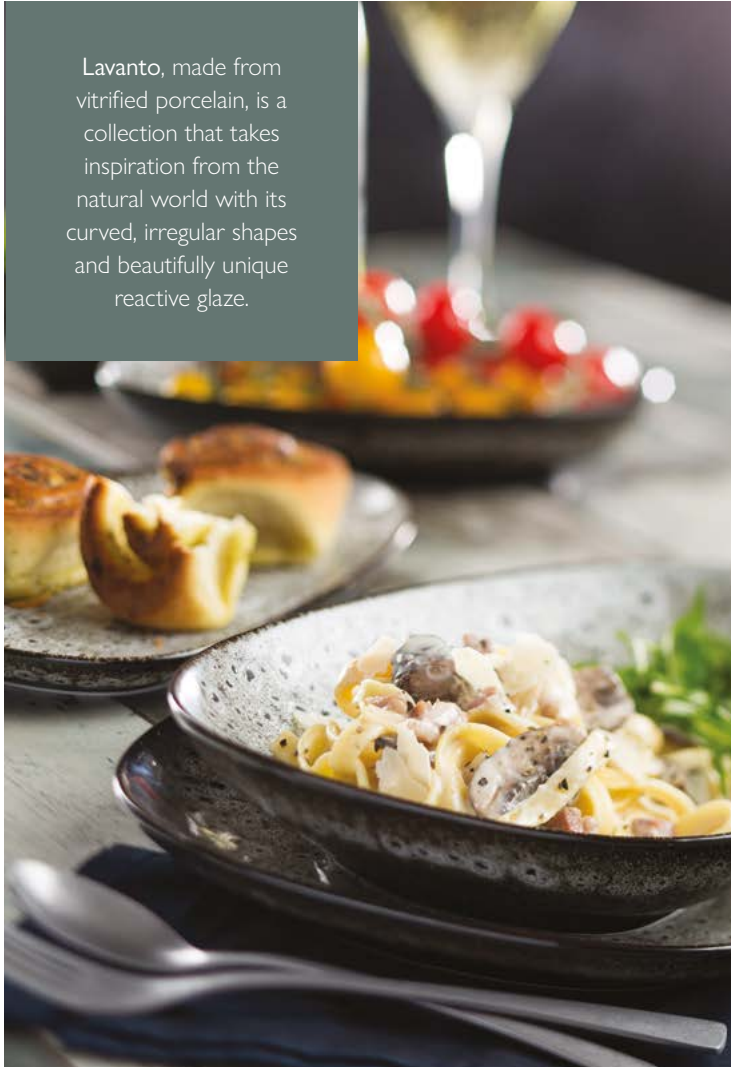

5
YEAR

Allium Sand Plate
CT5000 10.5" (27cm) Box of 6

5
YEAR

Allium Sand Plate
CT5002 8.5 (21cm) Box of 6

LAVANTO Vitrified Porcelain

Lavanto, made from vitrified porcelain, is a collection that takes inspiration from the natural world with its curved, irregular shapes and beautifully unique reactive glaze.