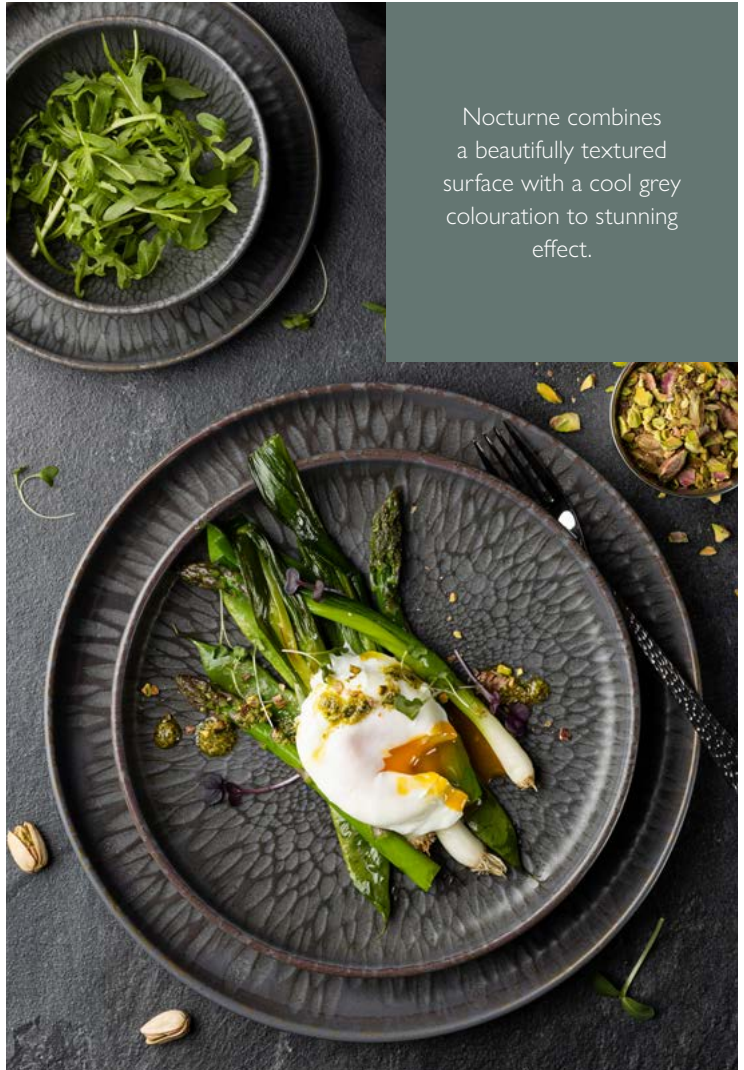

Nocturne Coupe Plate
CT9280 7" (17.5cm) Box of 6

Nocturne Coupe Plate
CT9279 8.5" (22cm) Box of 6

Nocturne Coupe Plate
CT9278 11" (28cm) Box of 6

Nocturne Platter
CT9277 13" (33cm) Box of 24

Nocturne combines a beautifully textured surface with a cool grey colouration to stunning effect.