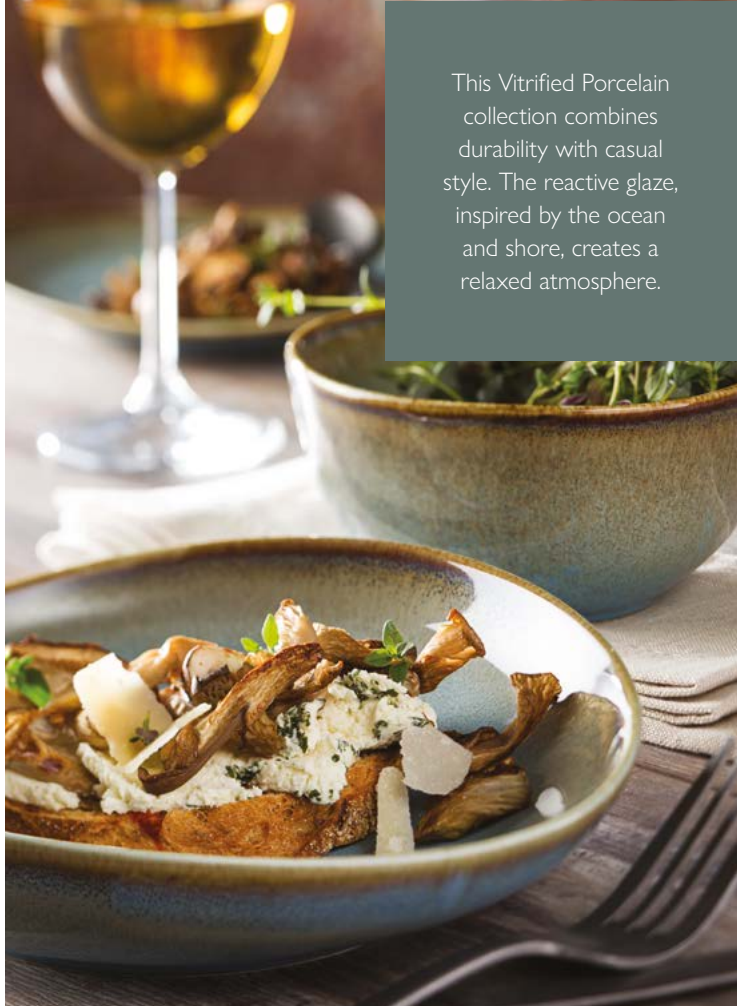

This Vitrified Porcelain collection combines durability with casual style. The reactive glaze, inspired by the ocean and shore, creates a relaxed atmosphere.

AZURE Vitrified Porcelain