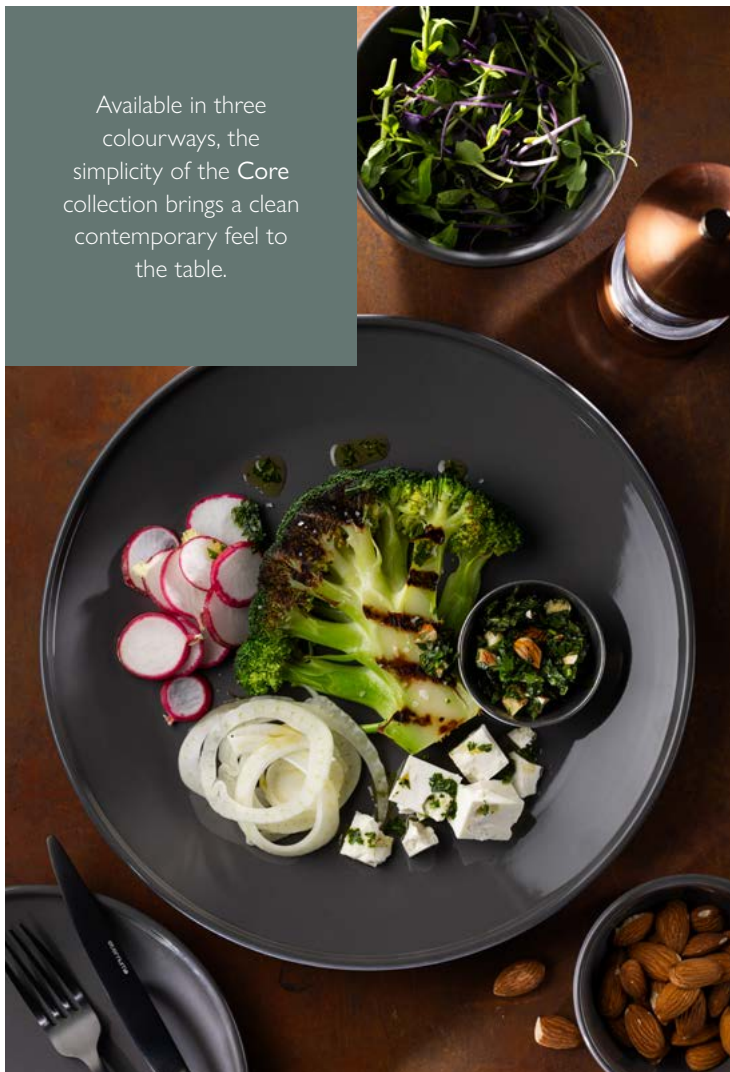

CORE SLATE Superior Stoneware new

new

Core Slate Dip Pot
CT5715 3.75" (9.5cm) Box of 12

new

Core Slate Bowls
CT5714 4.75" (12cm) Box of 12
CT5713 6" (15cm) Box of 6

new

Core Slate Bowl
CT5712 8" (20.5cm) Box of 6