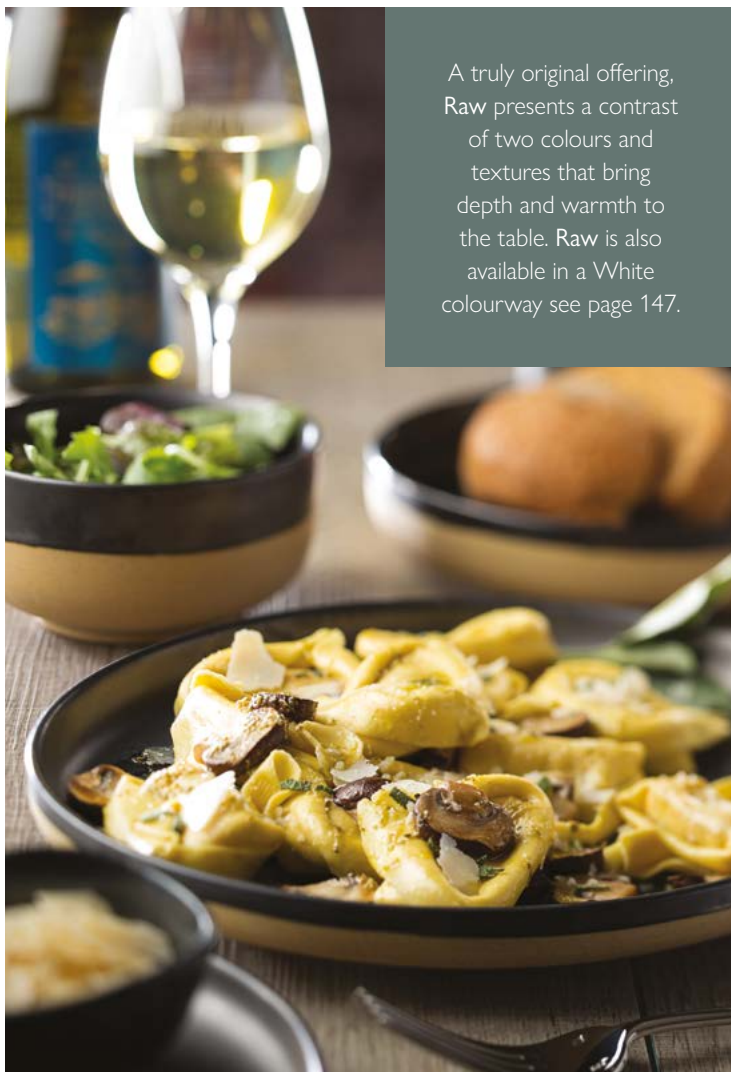

A truly original offering, Raw presents a contrast of two colours and textures that bring depth and warmth to the table. Raw is also available in a White colourway see page 147.

MOONSTONE Vitrified Porcelain