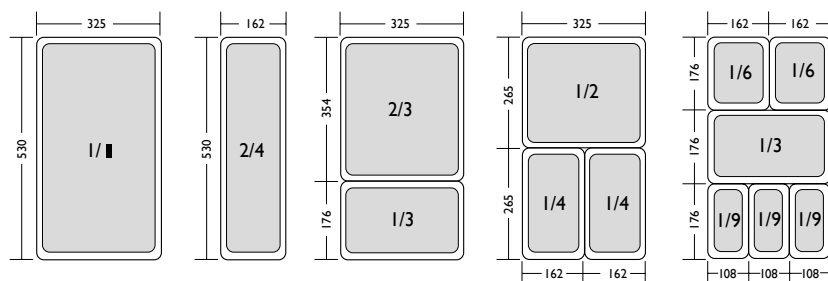

Gastronorm sizing guide:

Food pans available in standard Gastronorm sizes.

CREATIVE TABLE

Creative Table includes an array of products all of which require different care to ensure you keep them at their best. See below for information on how to look after your Creative Table products.