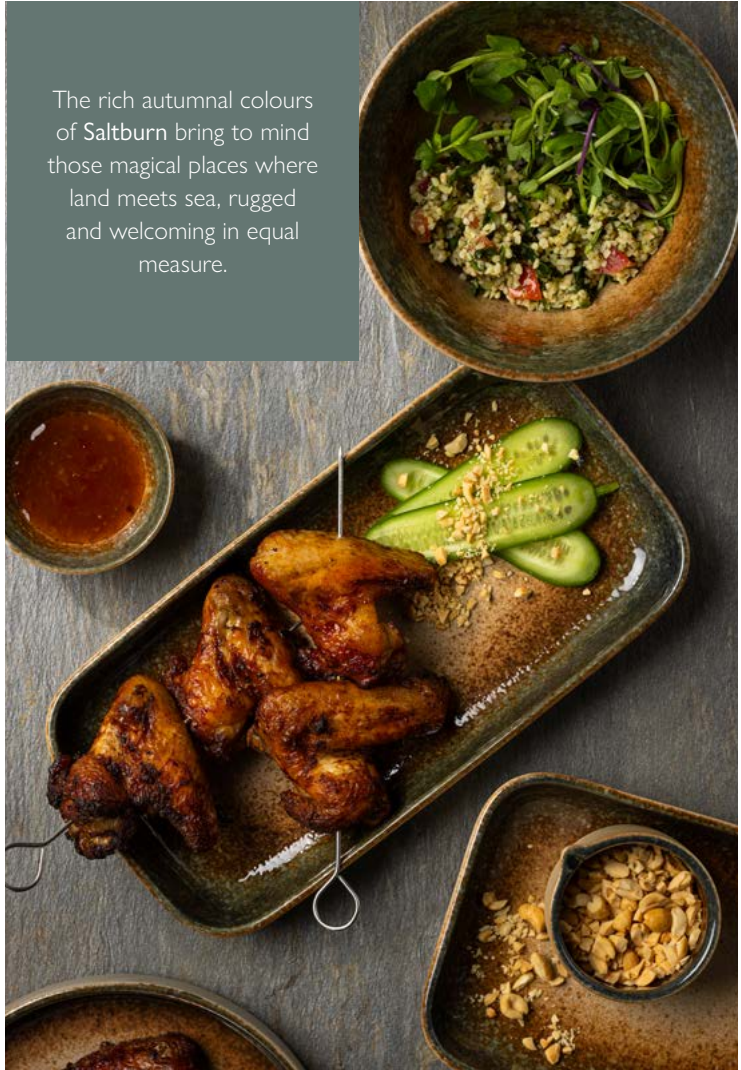

Saltburn Bowl
CT7522 6.5" (16cm) Box of 6

The rich autumnal colours of Saltburn bring to mind those magical places where land meets sea, rugged and welcoming in equal measure.

Vitrified Porcelain **SALTBURN**