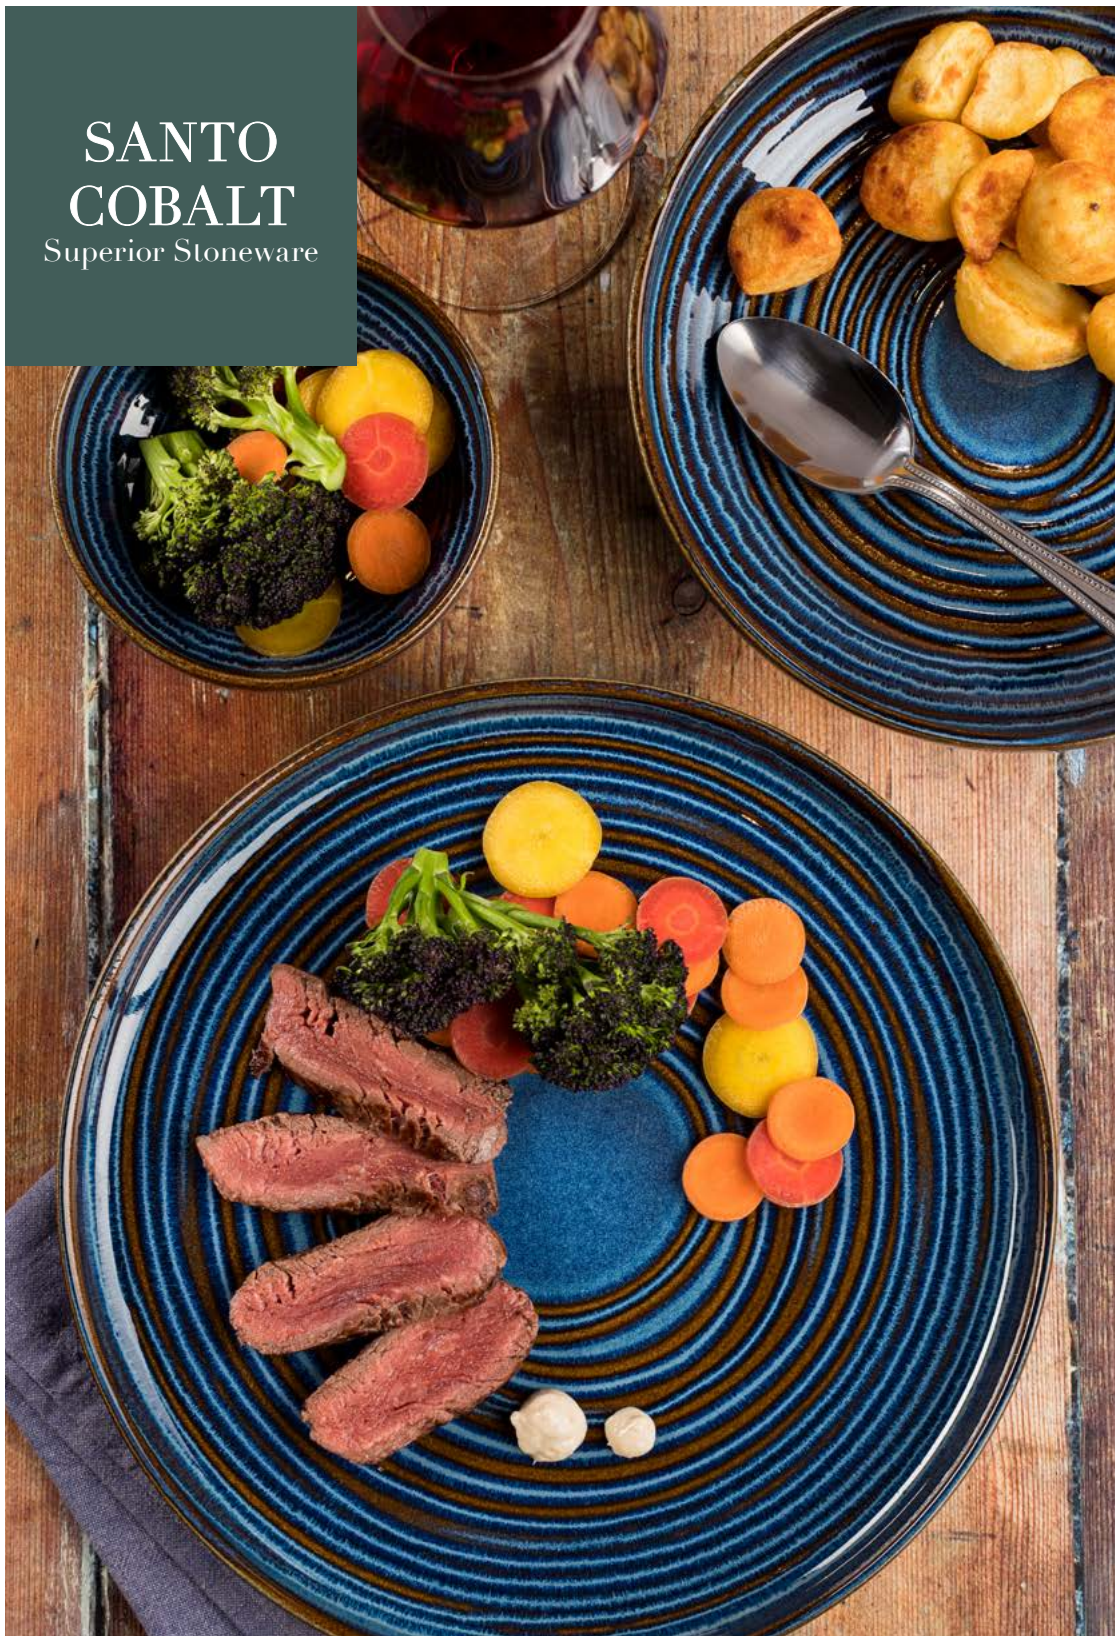

Algarve Marine Winged Plate
CT9284 11" (28cm) Box of 6

Algarve Marine Bowl
CT9287 6.25" (16cm) Box of 6

Algarve Marine Bowl
CT9286 8.5" (22cm) Box of 6

Algarve Marine Bowl
CT9288 4.75" (12cm) Box of 6

SANTO
COBALT
Superior Stoneware