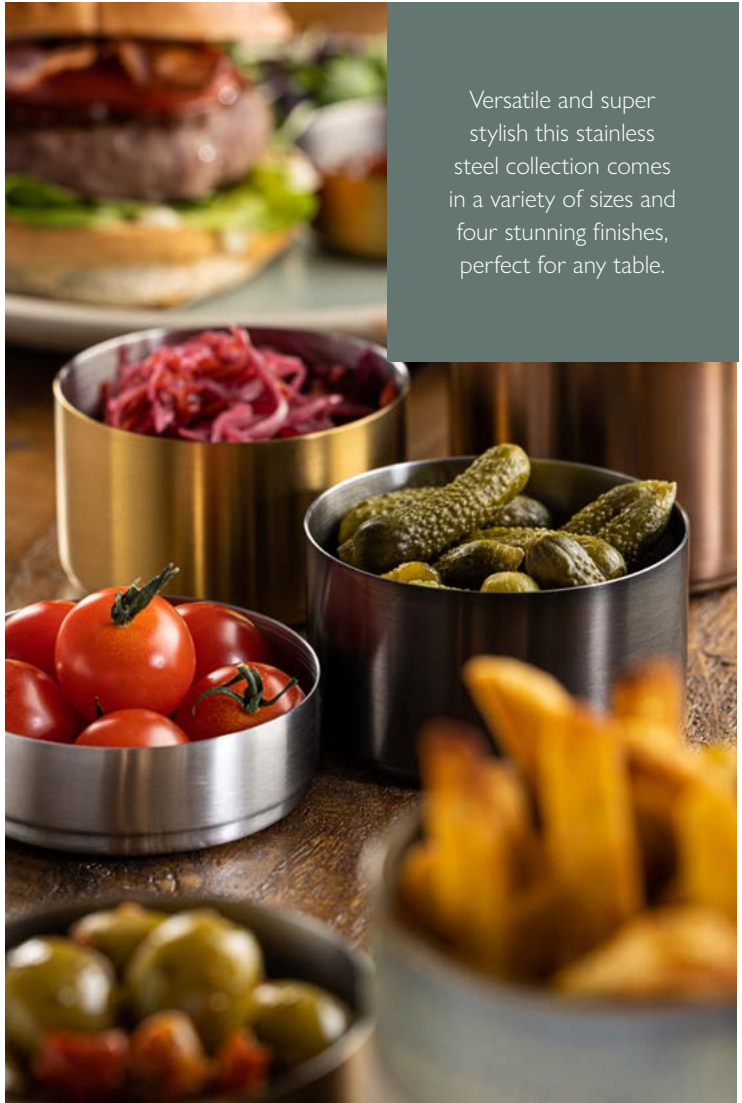

Versatile and super stylish this stainless steel collection comes in a variety of sizes and four stunning finishes, perfect for any table.