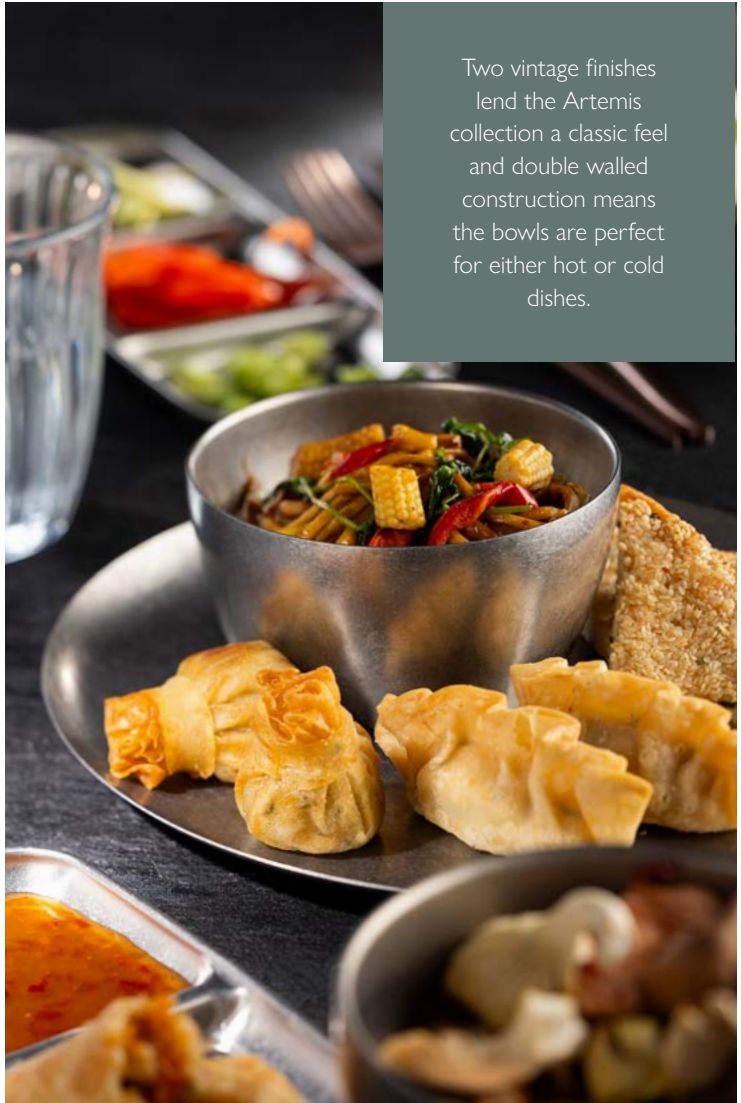

new

Artemis Double Walled Bowl - Rumbled Steel
F81001 4.75" (12cm) Box of 6

new

Artemis Double Walled Bowl - Rumbled Steel
F81000 7" (18cm) Box of 6

new

Artemis Oval Platter - Rumbled Steel
F81003 12 x 7" (30 x 18cm) Box of 6