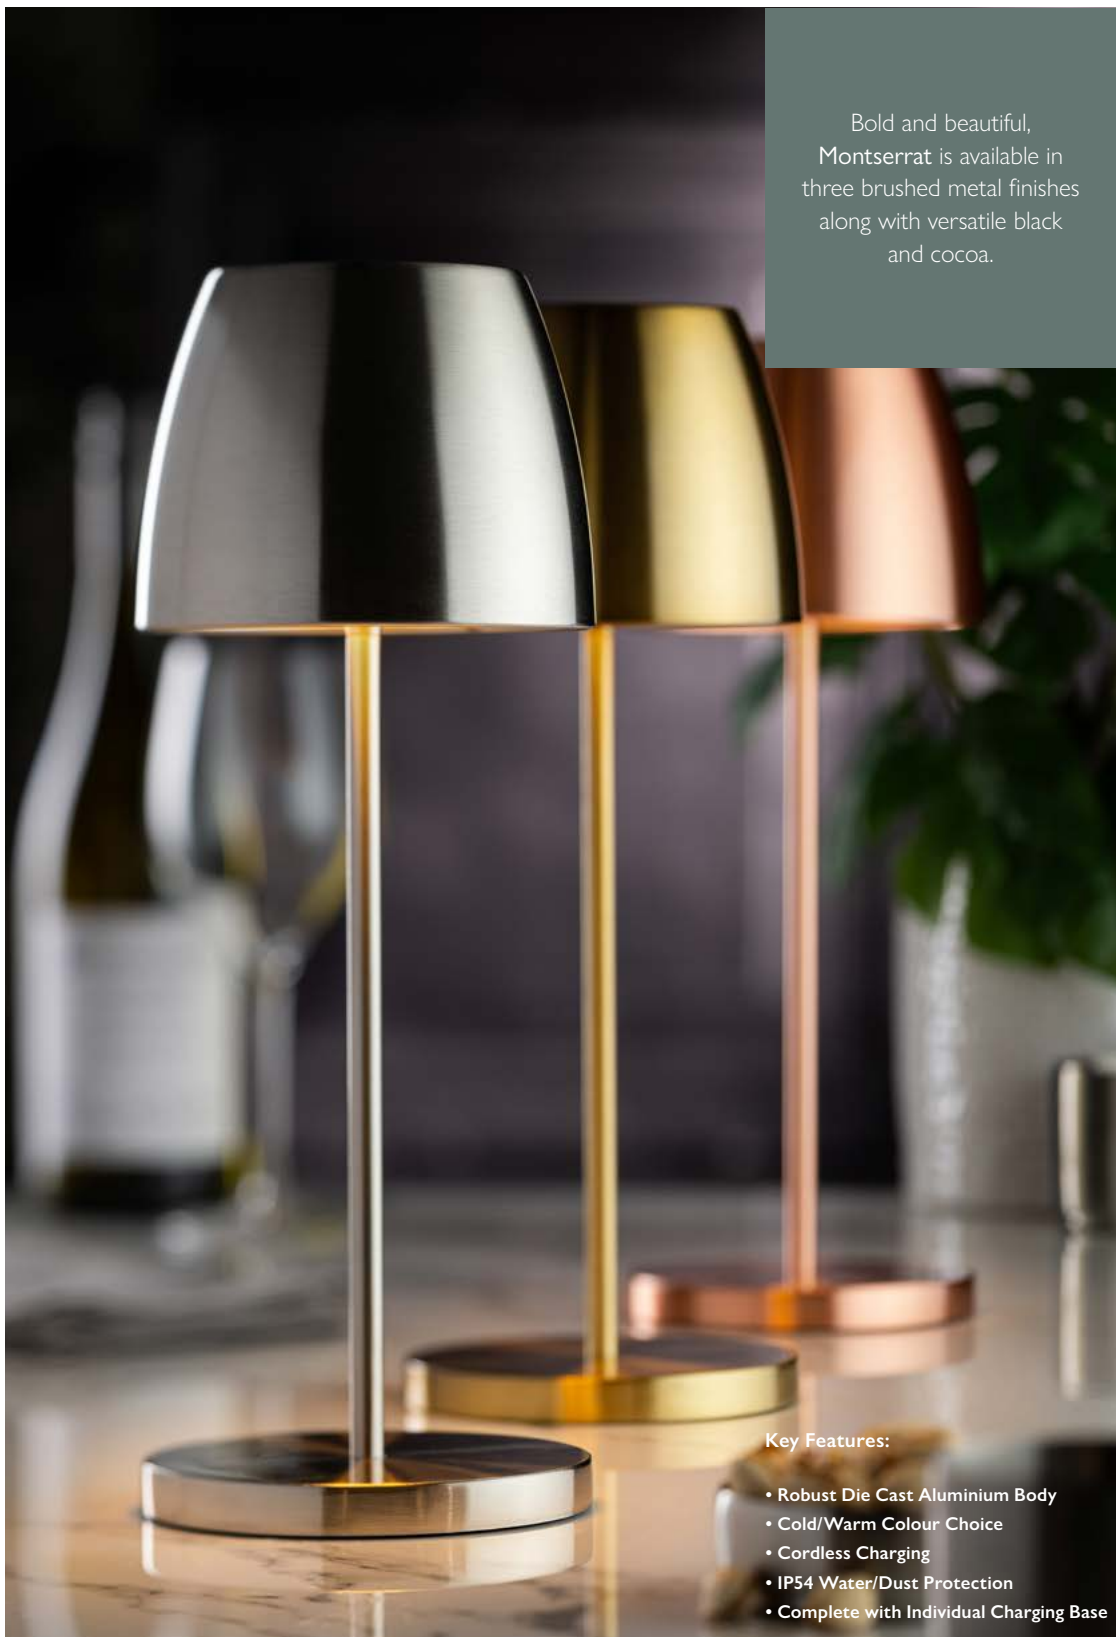

Bold and beautiful,
Montserrat is available in
three brushed metal finishes
along with versatile black
and cocoa.

Key Features:

- Robust Die Cast Aluminium Body
- Cold/Warm Colour Choice
- Cordless Charging
- IP54 Water/Dust Protection
- Complete with Individual Charging Base