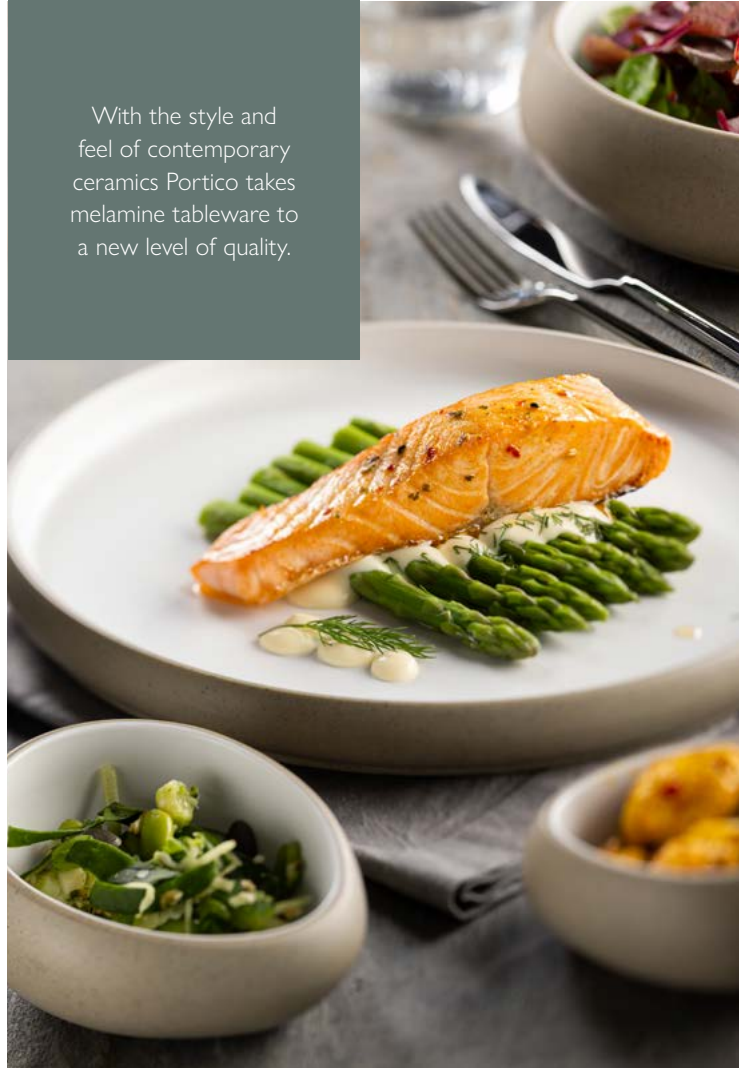

With the style and feel of contemporary ceramics Portico takes melamine tableware to a new level of quality.

new

Portico Bowls

- CT5209 5.5" (14.5cm) Box of 6
- CT5210 7" (18cm) Box of 6