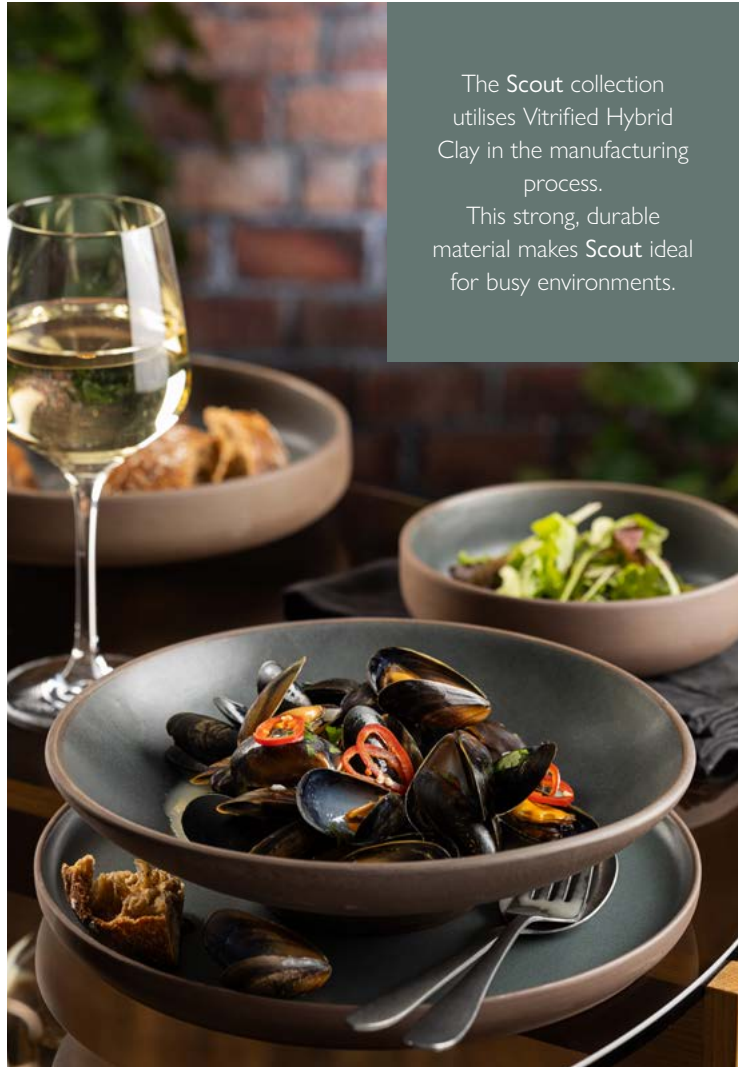

CT8207 10.5" (26.5cm) Box of 6

Scout Plate

CT8208 8" (20.5cm) Box of 6

Scout Dip Pot

CT8211 1.25oz (4cl) Box of 12

Scout Mug

CT8212 12oz (34cl) Box of 6

The Scout collection utilises Vitrified Hybrid Clay in the manufacturing process. This strong, durable material makes Scout ideal for busy environments.