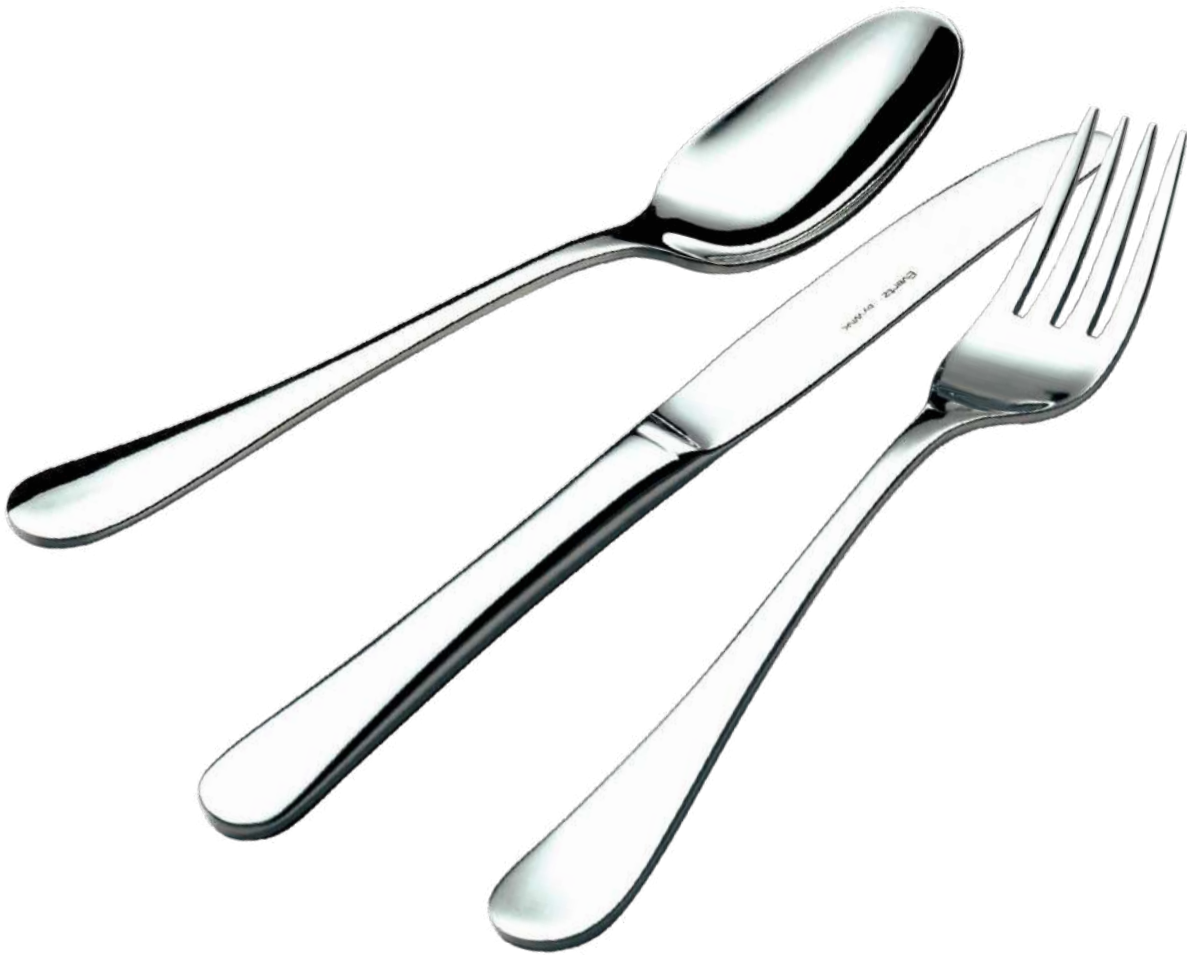

# ECLIPSE

18/10 | 3mm

	ECL1/1	Table Knife (H.S.H.)	L23.4CM
	ECL1/4	Dessert Knife (H.S.H.)	L20.8CM
	ECL1/7	Fish Knife	L19.6CM
	ECL1/14	Butter Knife (H.S.H.)	L18.1CM
	ECL1/3	Table Spoon	L19.8CM
	ECL1/6	Dessert Spoon	L17.9CM
	ECL1/9	Soup Spoon	L17.2CM
	ECL1/10	Ice Tea Spoon	L18.5CM
	ECL1/11	Tea Spoon	L13.8CM
	ECL1/12	Coffee Spoon	L11.8CM
	ECL1/21	US Tea Spoon	L14.7CM
	ECL1/2	Table Fork	L20.3CM
	ECL1/5	Dessert Fork	L18.4CM
	ECL1/8	Fish Fork	L18CM
	ECL1/25	Cake Fork	L15.2CM

\*Heavy Solid Handle (H.S.H.)

EVERTZ

18/10 | 3mm

	EVE1/1	Table Knife (H.S.H.)	L21.4CM
	EVE1/5	Dessert Knife (H.S.H.)	L19.8CM
	EVE1/13	Steak Knife (H.S.H.)	L22CM
	EVE1/10	Fish Knife	L19.5CM
	EVE1/17	Butter Knife (H.S.H.)	L18.1CM
	EVE1/15	Butter Spreader	L15.6CM
	EVE1/3	Table Spoon	L19.5CM
	EVE1/7	Dessert Spoon	L17.4CM
	EVE1/33	Gourmet Spoon	L17.6CM
	EVE1/8	Soup Spoon	L16.5CM
	EVE1/14	Ice Tea Spoon	L18.5CM
	EVE1/11	Tea Spoon	L13.6CM
	EVE1/12	Coffee Spoon	L11.2CM
	EVE1/2	Table Fork	L19.5CM
	EVE1/6	Dessert Fork	L17.1CM
	EVE1/9	Fish Fork	L17.1CM
	EVE1/30	Cake Fork	L15CM
	EVE2/29	Soup Ladle	L29.8CM
	EVE2/22	Sauce Ladle	L15.7CM
	EVE1/26	Cake Server	L24.3CM
	EVE1/19	Serving Fork	L20.4CM
	EVE1/18	Serving Spoon	L19.9CM
	EVE1/31	Long Serving Fork	L27.6CM
	EVE1/32	Long Serving Spoon	L27.1CM