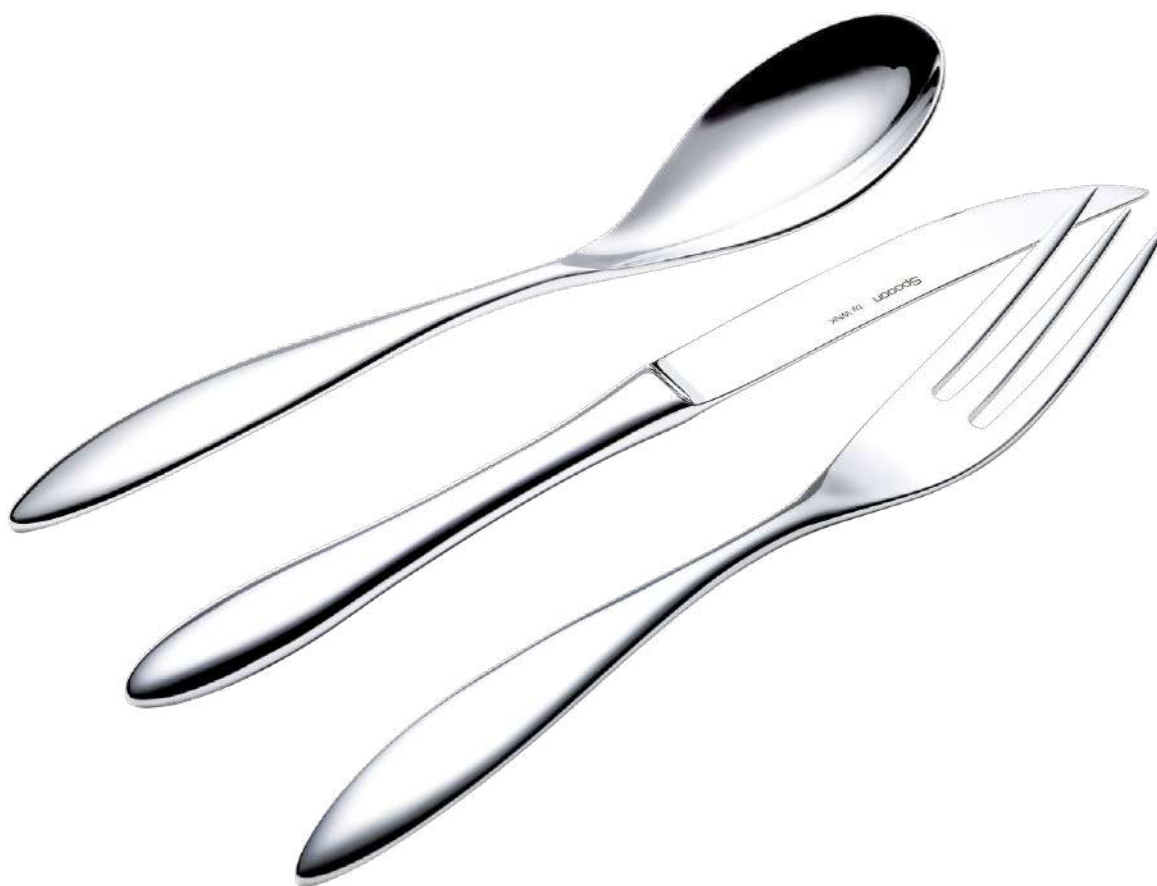

# SILHOUETTE

18/10 | 5mm

	SIL1/1	Table Knife (H.S.H.)	L23.8CM
	SIL1/4	Dessert Knife (H.S.H.)	L20.6CM
	SIL1/13	Steak Knife (H.S.H.)	L23CM
	SIL1/11	Fish Knife	L20.1CM
	SIL1/10	Butter Knife (H.S.H.)	L18CM
	SIL1/3	Table Spoon	L20.8CM
	SIL1/6	Dessert Spoon	L18.4CM
	SIL1/9	Soup Spoon	L17.5CM
	SIL1/14	Ice Tea Spoon	L18.7CM
	SIL1/7	Tea Spoon	L14CM
	SIL1/8	Coffee Spoon	L11.9CM
	SIL1/2	Table Fork	L20.8CM
	SIL1/5	Dessert Fork	L18.4CM
	SIL1/12	Fish Fork	L18.4CM
	SIL1/24	Cake Fork	L14.2CM

# SPOON

18/10 | 5mm

	SPO1/1	Table Knife (H.S.H.)	L24CM
	SPO1/4	Dessert Knife (H.S.H.)	L21CM
	SPO1/13	Steak Knife (H.S.H.)	L24CM
	SPO1/10	Fish Knife	L20.8CM
	SPO1/12	Butter Knife (H.S.H.)	L17.8CM
	SPO1/3	Table Spoon	L21.1CM
	SPO1/6	Dessert Spoon	L19.4CM
	SPO1/41	Gourmet Spoon	L18.7CM
	SPO1/9	Soup Spoon	L17.8CM
	SPO1/14	Ice Tea Spoon	L18.9CM
	SPO1/7	Tea Spoon	L13.7CM
	SPO1/8	Coffee Spoon	L11.9CM
	SPO1/21	US Tea Spoon	L15.2CM
	SPO1/2	Table Fork	L21.1CM
	SPO1/5	Dessert Fork	L19.3CM
	SPO1/11	Fish Fork	L18.1CM
	SPO1/15	Cake Fork	L15.4CM
	SPO1/25	Oyster Fork	L15CM
	SPO1/29	Soup Ladle	L29.8CM
	SPO1/34	Sauce Ladle	L16.4CM
	SPO1/28	Cake Server	L24.6CM
	SPO1/32	Long Serving Fork	L27.1CM
	SPO1/31	Long Serving Spoon	L27.1CM