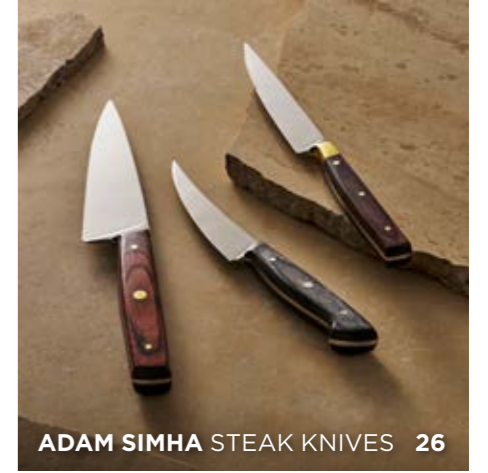

STEELITE DISTINCTION ALINA 6

STEELITE PERFORMANCE AMARI 8

FOLIO CONCORDE 20

FOLIO TERRACE 22

ADAM SIMHA STEAK KNIVES 26

LAMPA LIGHTING SOLUTIONS 27

D.W. HABER FUSION 28

CREATIONS CEREAL DISPENSER 29