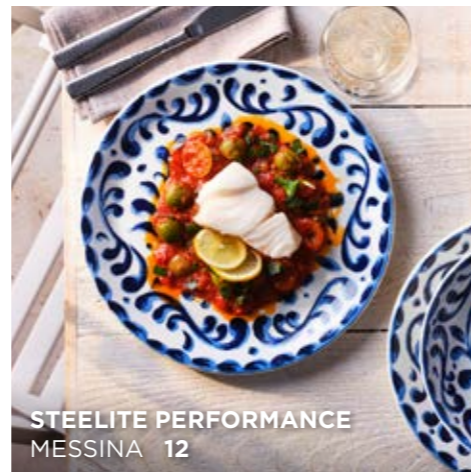

STEELITE PERFORMANCE AMARI 8